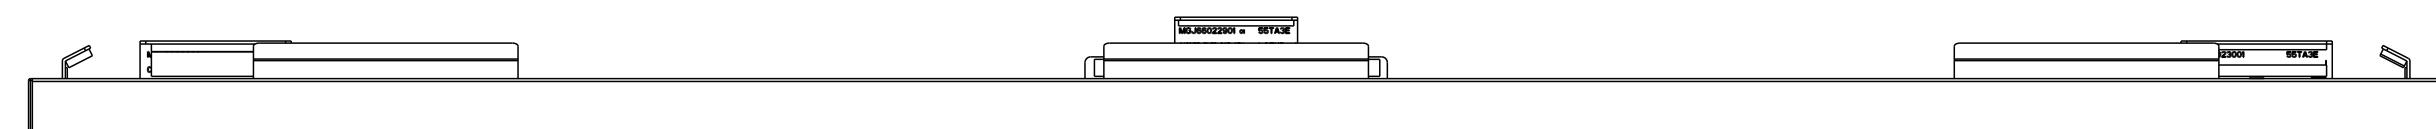

A B C D E F G H I J K

[KT-T55E Dimensions]
-Applied Model : KT-T55E
-Unit : mm

SW	DATE	REV.	ECNO	REVISIONS	CONFIRM
SCALE	UNIT	④ E3	TITLE	55_OVERLAY	
DESTORNO	CHECKED	APPROVED		ASSY	
LG Electronics Inc.			REF. NO.	DWG. NO.	(1/1)