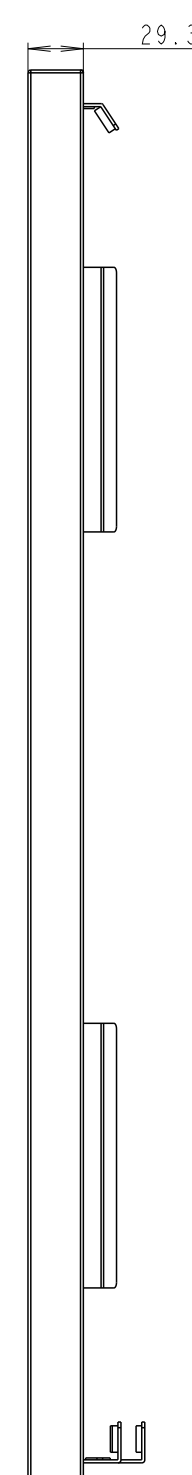

A B C D E F G H I J K

[KT-T55E Dimensions]
-Applied Model : KT-T55E
-Unit : mm

SW	DATE	REV.	ECNO	REVISIONS	CONFIRM
SCALE	UNIT	④ E3	TITLE	55_OVERLAY	
DESTORNO	CHECKED	APPROVED		ASSY	
LG Electronics Inc.			REF. NO.	DWG. NO.	(1/1)