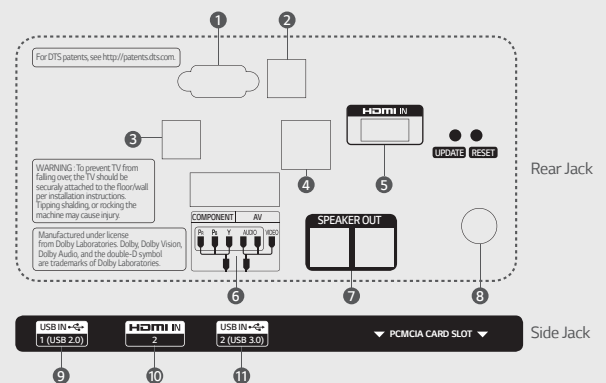

## Dimensions

75" / 65" / 55"

## Connectivity

- 1 RS-232C IN
- 2 H/P OUT
- 3 OPTICAL DIGITAL AUDIO OUT
- 4 LAN
- 5 HDMI 1
- 6 COMPONENT IN / AV IN
- 7 SPEAKER OUT
- 8 ANTENNA / CABLE IN
- 9 USB IN 1
- 10 HDMI 2
- 11 USB IN 2

Download LG Commercial Display Mobile App