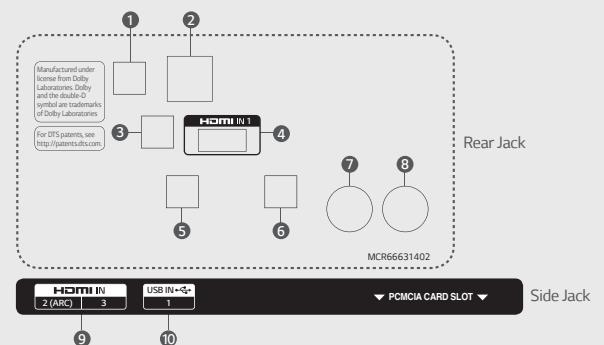

## Dimensions

## Connectivity

- 1 RS-232C IN
- 2 LAN
- 3 OPTICAL DIGITAL AUDIO OUT
- 4 HDMI 1
- 5 SERVICE ONLY
- 6 H/P OUT
- 7 LNB Satellite IN
- 8 ANTENNA / CABLE IN
- 9 HDMI 2 / HDMI 3
- 10 USB IN 1

Download  
LG Information Display  
Mobile App