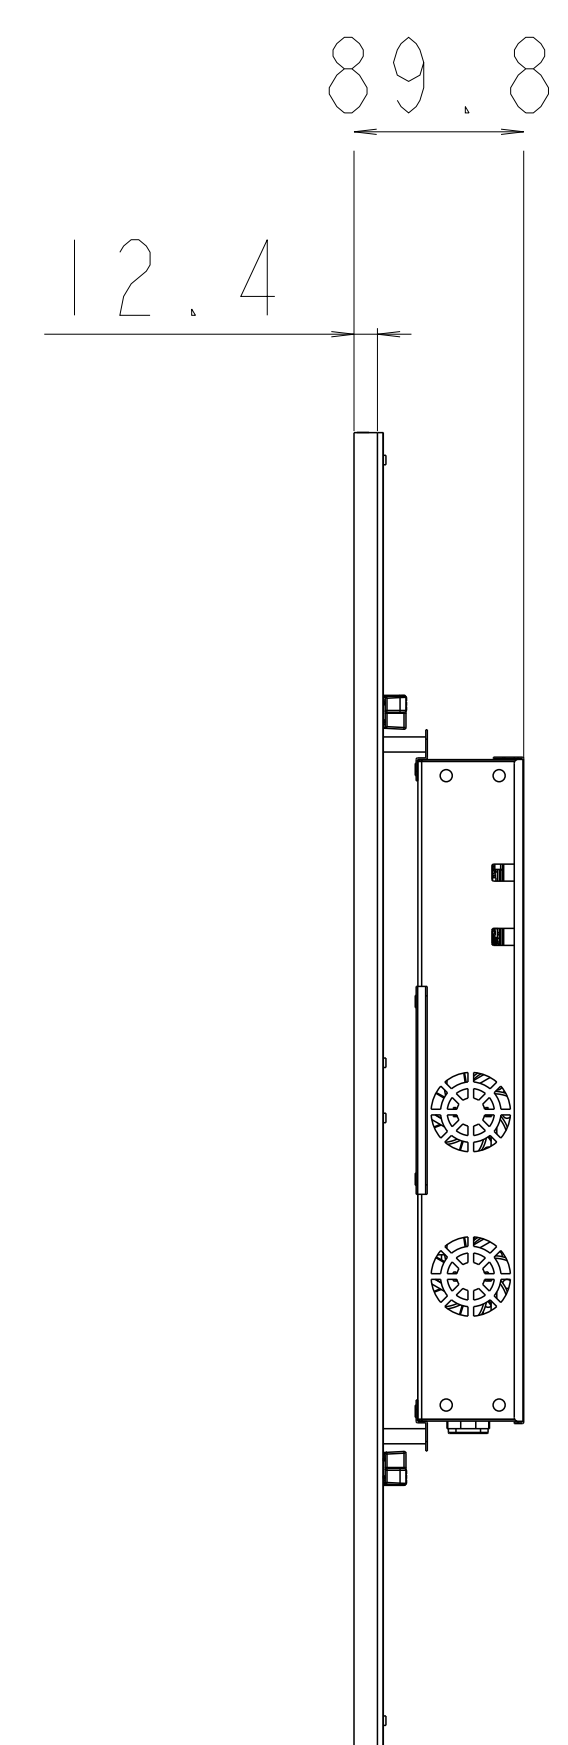

[Top View]

[OLED OPEN FRAME]
[55EF5E-L]

[LANDSCAPE OR, FLAT]

[UNIT : mm]

[SCALE : 1/1]

[Front View]

[Side View]

[Back View]