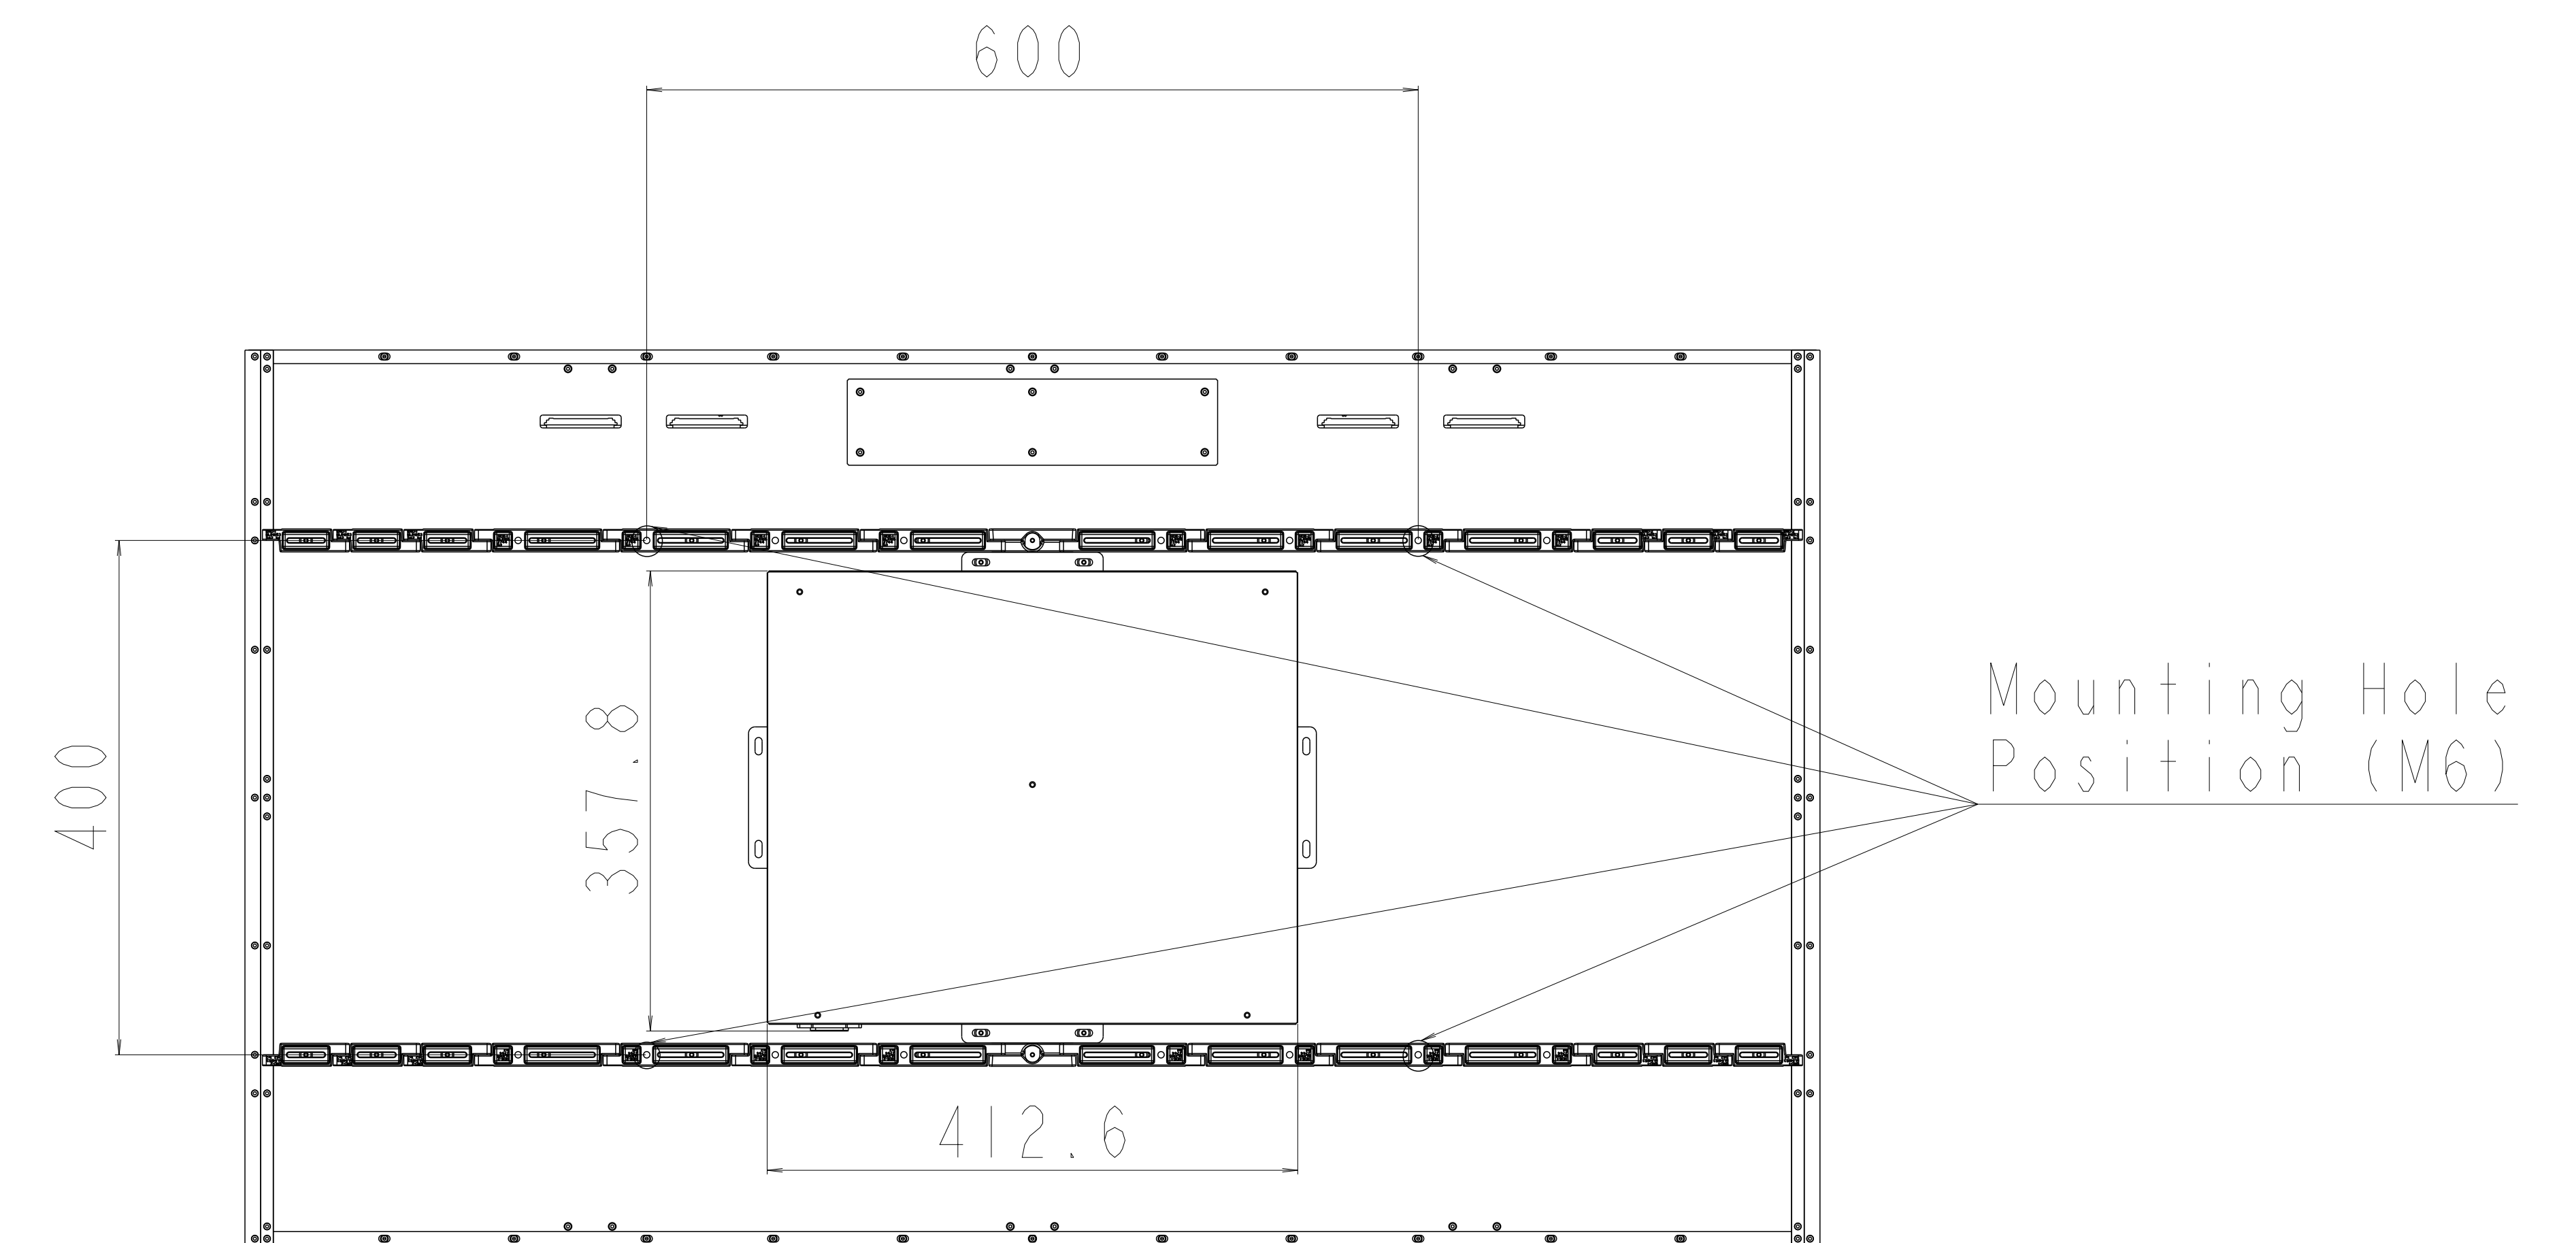

[Top View]

[OLED OPEN FRAME]
[55EF5E-L]

[LANDSCAPE OR, FLAT]

[UNIT : mm]

[SCALE : 1/1]

[Front View]

[Side View]

[Back View]