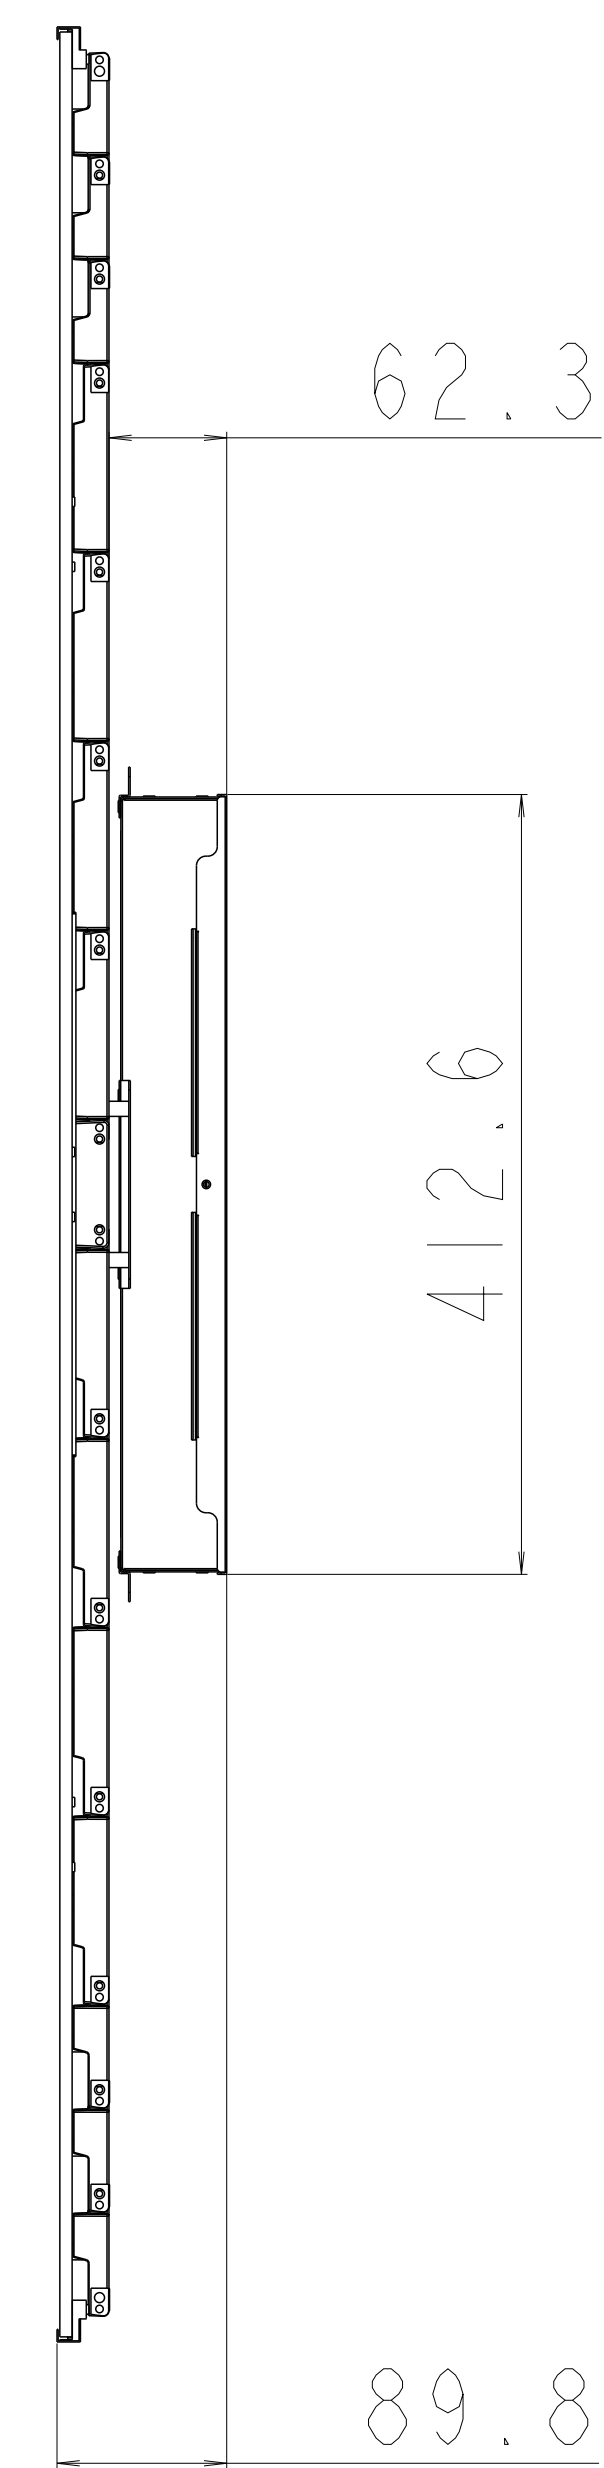

[Top View]

[OLED OPEN FRAME]
[55EF5E-L]

[LANDSCAPE OR, FLAT]

[UNIT : mm]

[SCALE : 1/1]

[Front View]

[Side View]

[Back View]