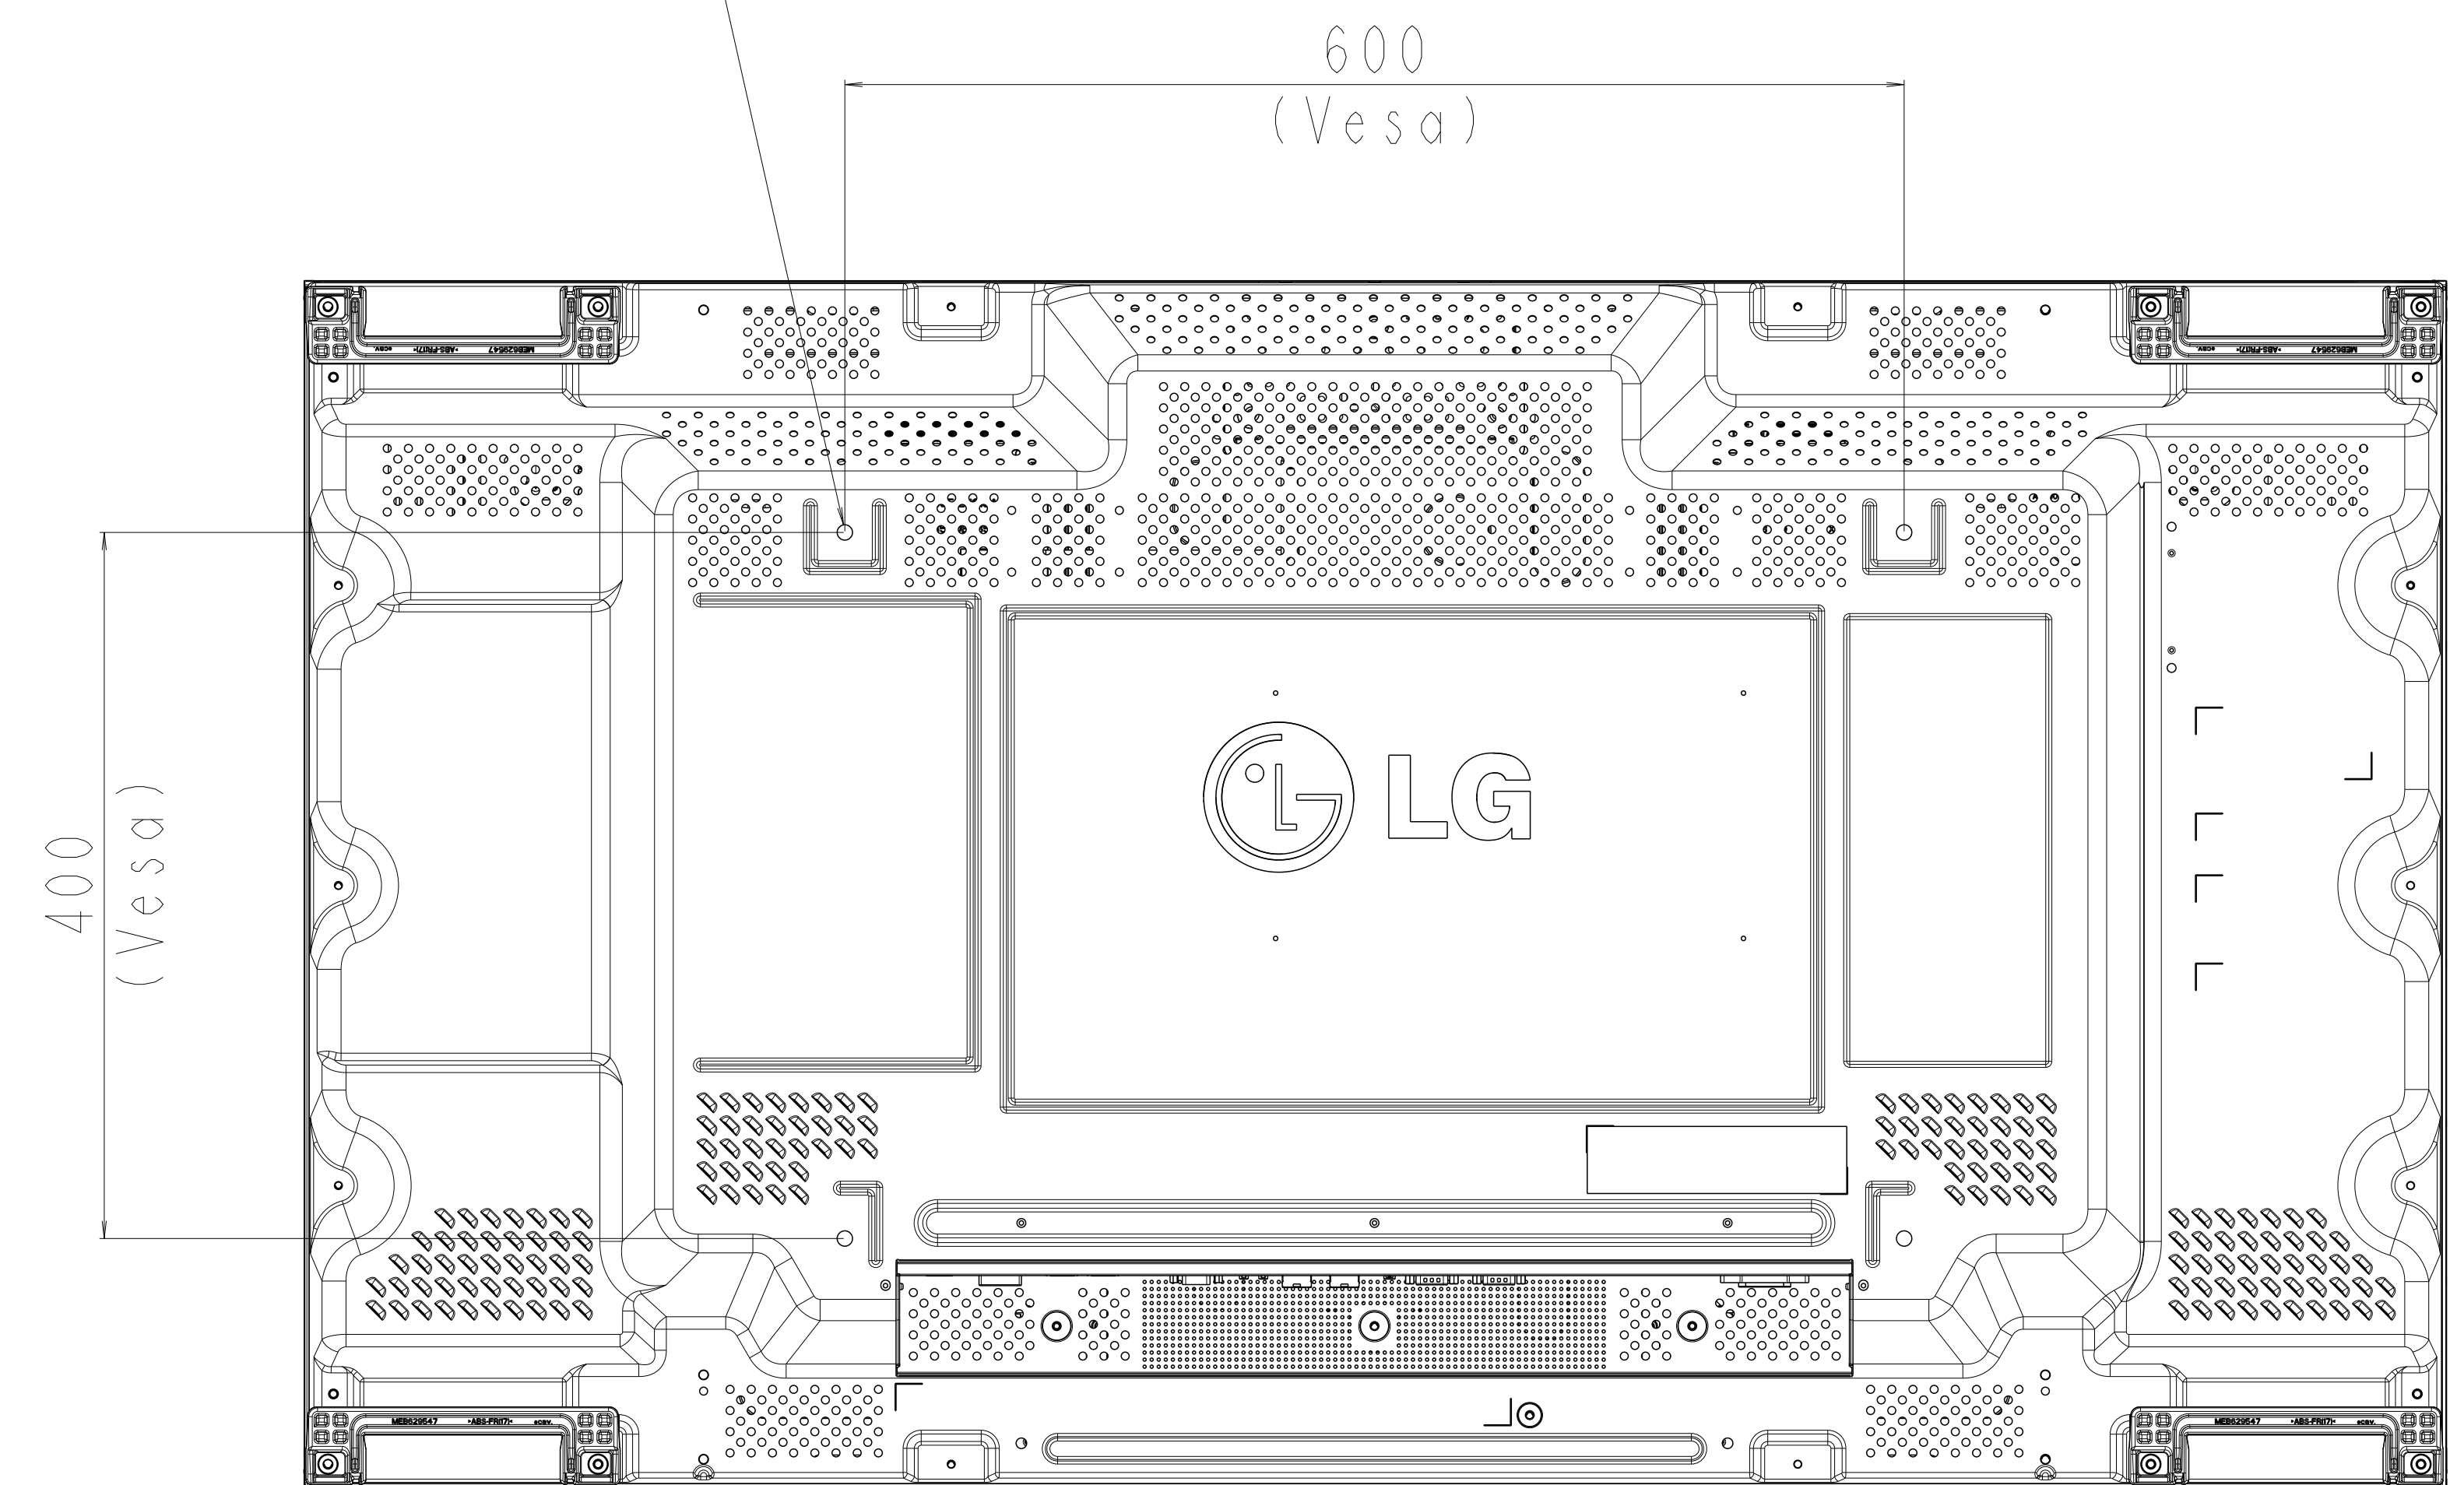

A B C D E F G H I J K

LG Electronics

55VX1D

NO.	DESCRIPTION	PART NO.	MATERIAL

4-M6 Tap (Max Depth: 35mm)
(Vesa)

38.85 (LCM)

92.8 (D)

DATE	REV.	ECNO	REVISIONS

SCALE	UNIT	TITLE

DESTROYED	CREATED	APPROVED

REF. NO. DWG. NO.

LG Electronics Inc.