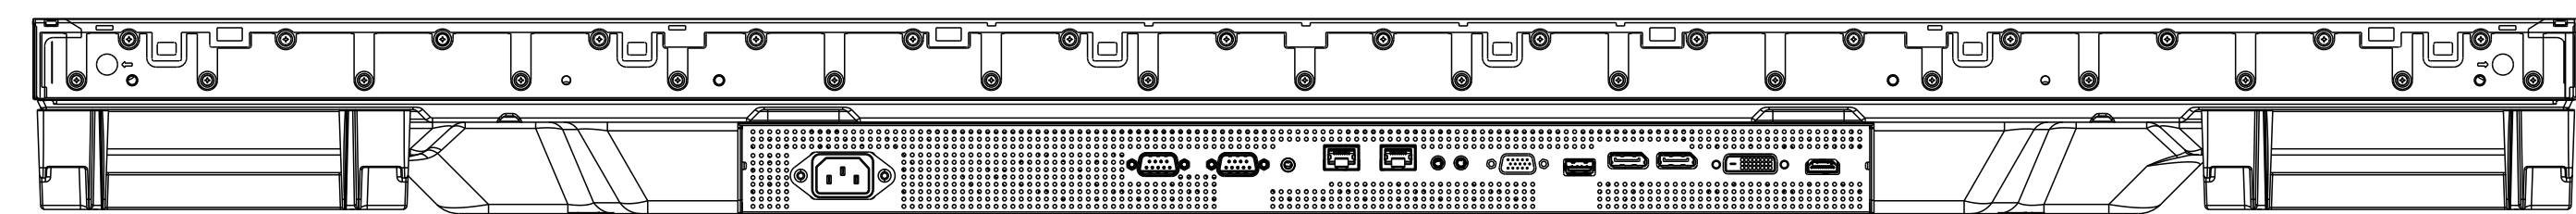

A B C D E F G H I J K

LG Electronics

55VX1D

NO.	DESCRIPTION	PART NO.	MATERIAL

4-M6 Tap (Max Depth: 35mm)
(Vesa)

38.85 (LCM)

92.8 (D)

DATE	REV.	ECNO	REVISIONS