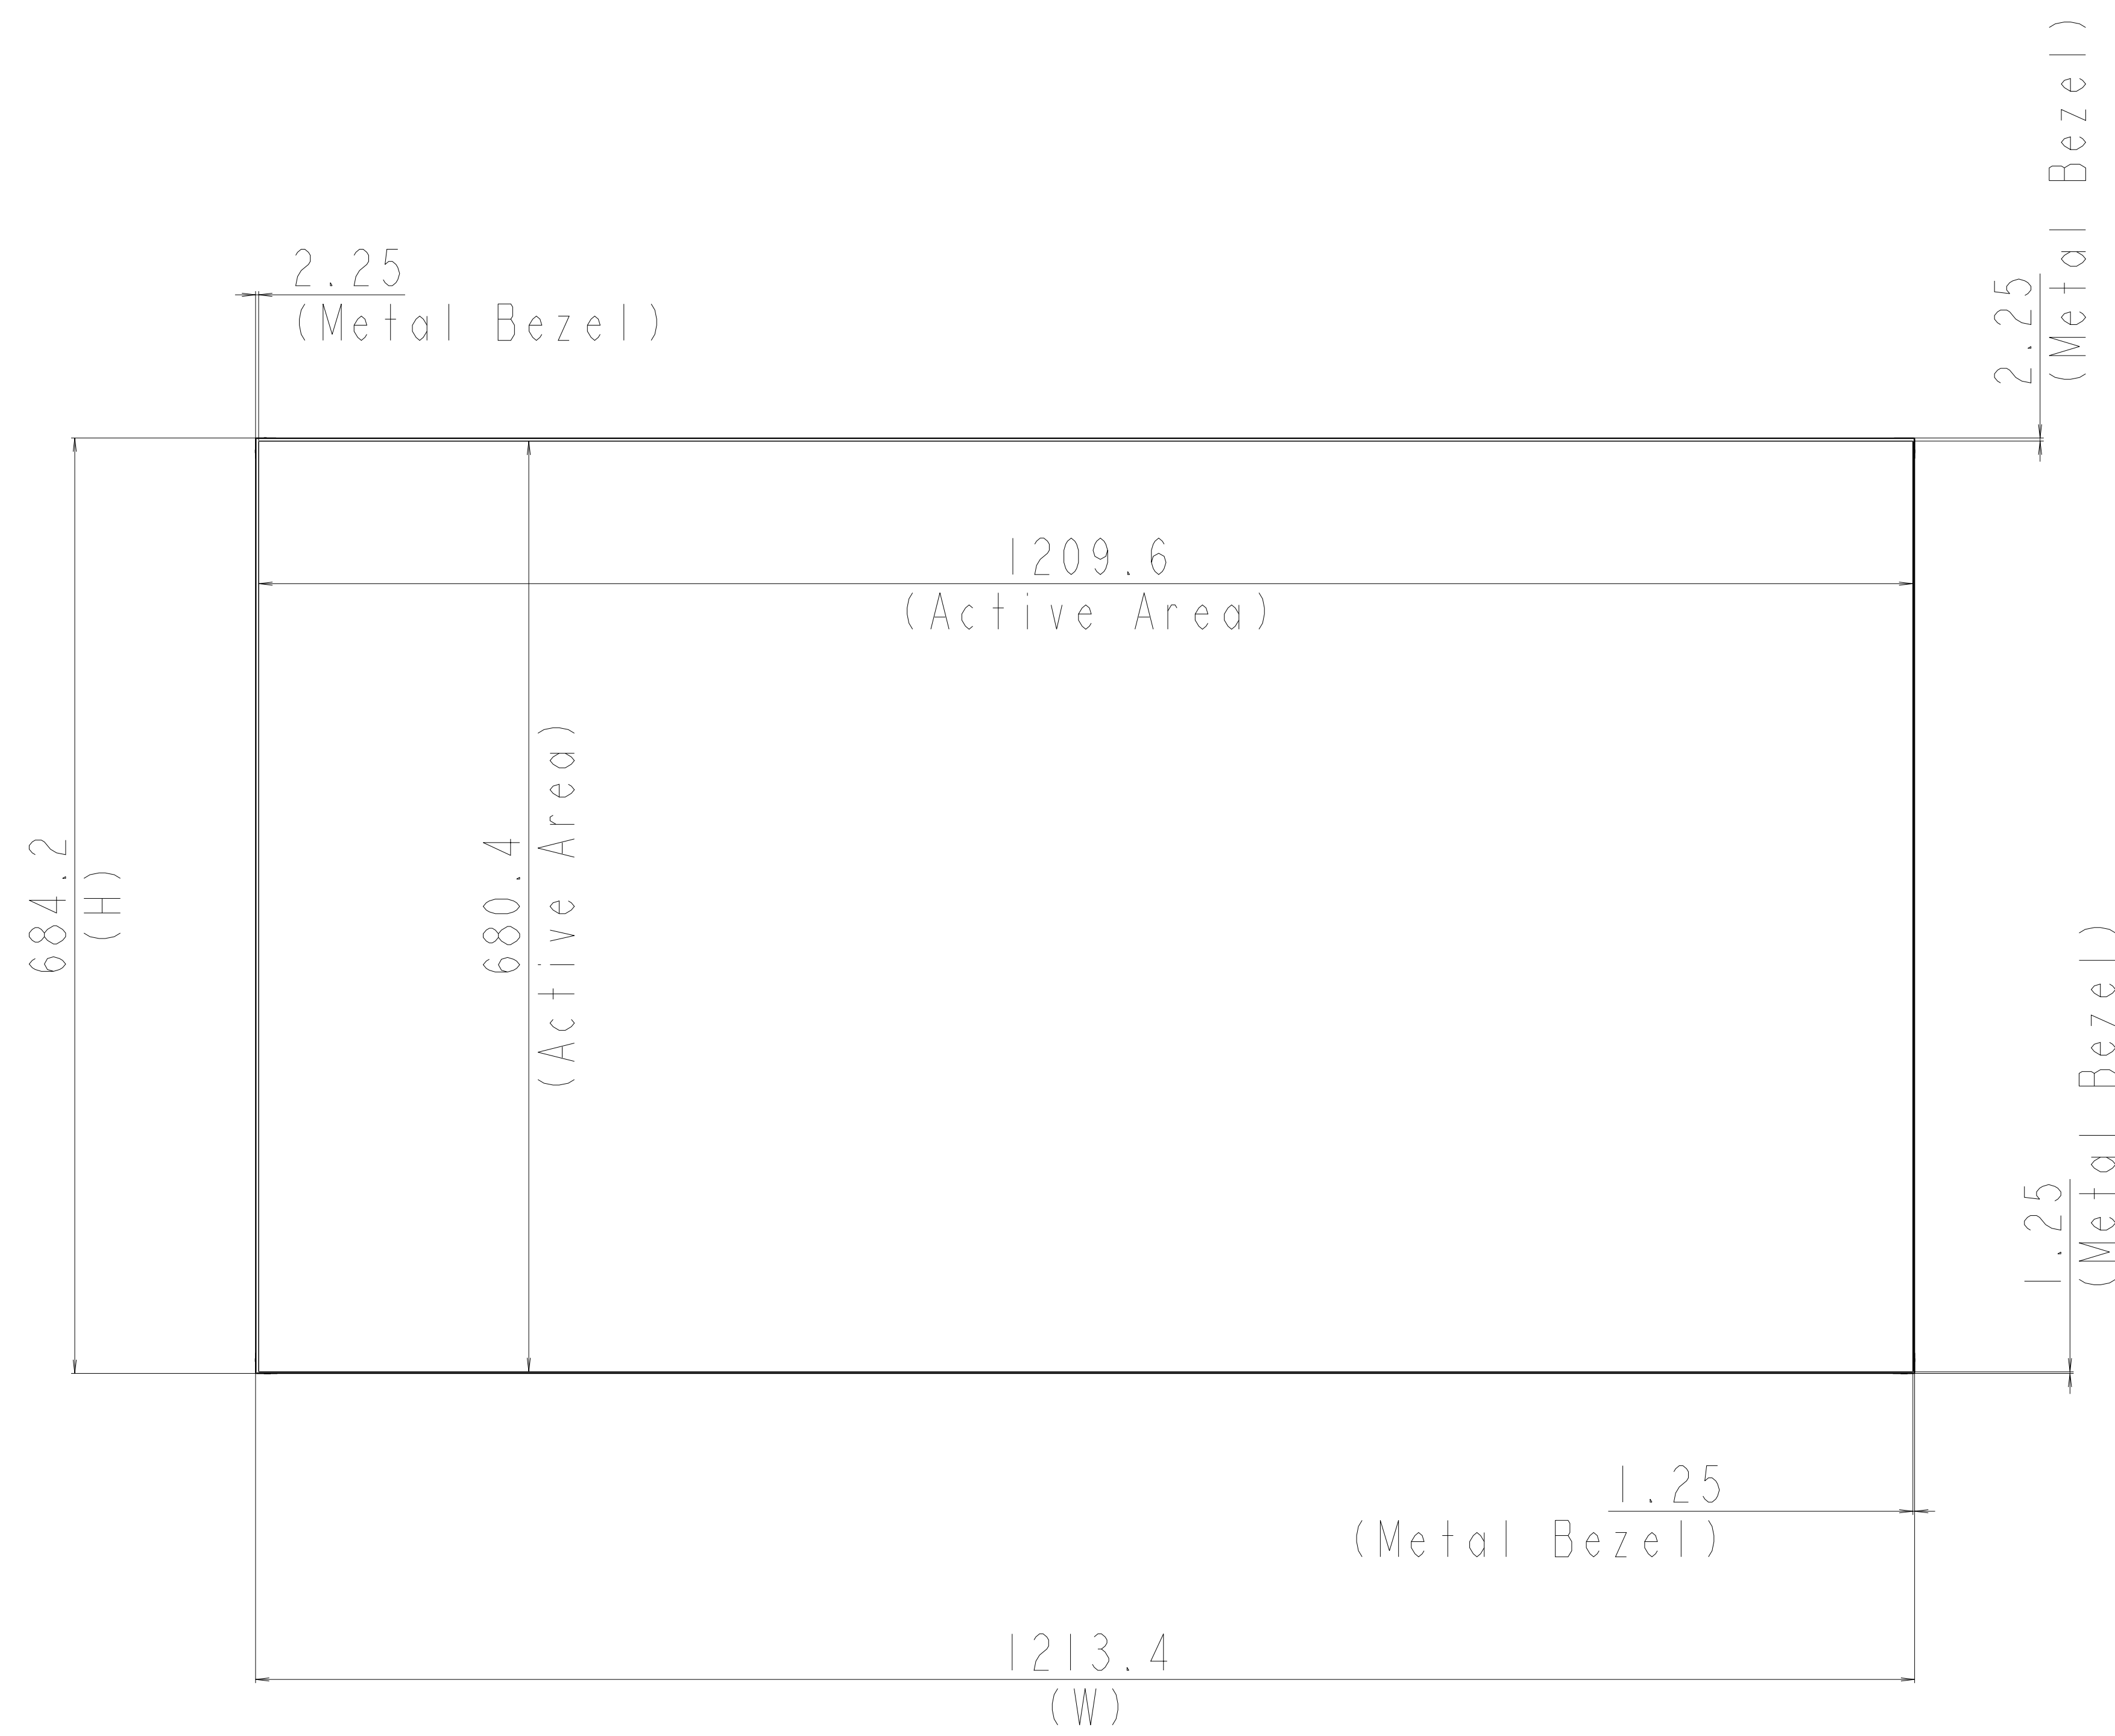

A B C D E F G H I J K

LG Electronics

55VX1D

NO.	DESCRIPTION	PART NO.	MATERIAL

4-M6 Tap (Max Depth: 35mm)
(Vesa)

38.85 (LCM)

92.8 (D)

DATE	REV.	ECNO	REVISIONS

SCALE	UNIT	TITLE

DESTROYED	CREATED	APPROVED

REF. NO. DWG. NO.

LG Electronics Inc.