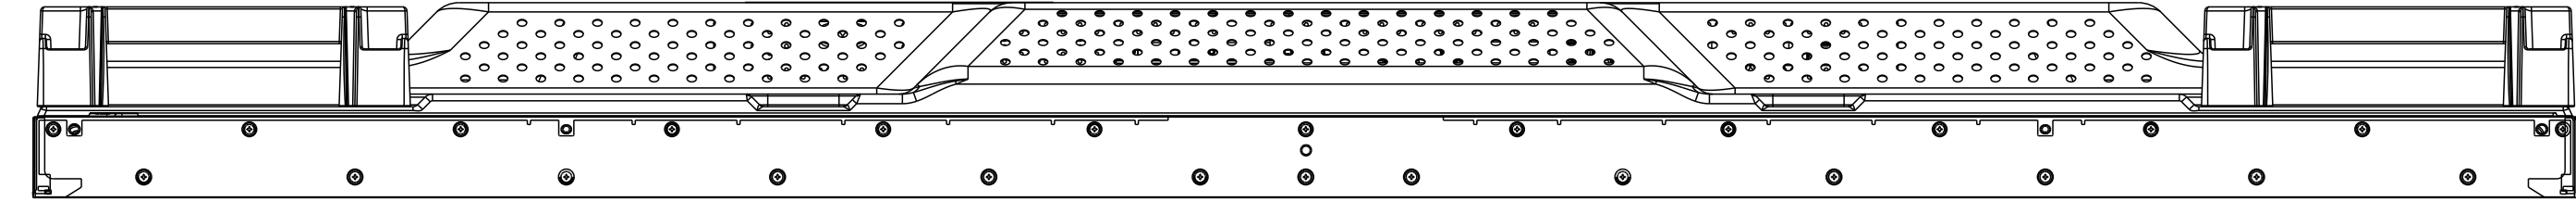

A B C D E F G H I J K

LG Electronics

55VX1D

NO.	DESCRIPTION	PART NO.	MATERIAL

4-M6 Tap (Max Depth: 35mm)
(Vesa)

38.85 (LCM)

92.8 (D)

DATE	REV.	ECNO	REVISIONS