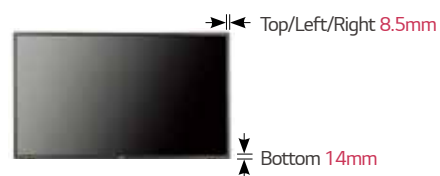

|| Slim Design