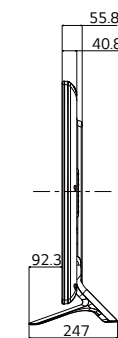

DIMENSION (unit : mm)

*Stand as an optional accessory is sold separately.

42"

47"

55"

INTERFACE