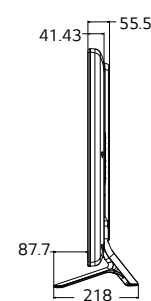

DIMENSION (unit : mm)

*Stand as an optional accessory is sold separately.

42"

47"

55"

INTERFACE