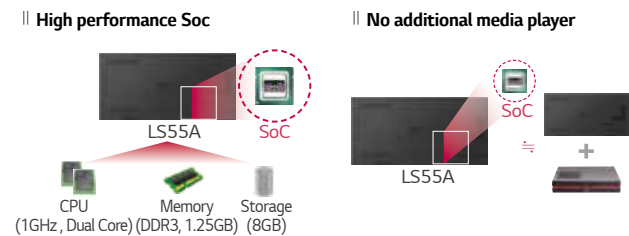

Smart SoC Built-in Signage 42"/47"/55" FULL HD DISPLAY LS55A

42LS55A | 42" CLASS (1,064.77mm diagonal)

47LS55A | 47" CLASS (1,192.78mm diagonal)

55LS55A | 55" CLASS (1,387.80mm diagonal)

FEATURES

- Brightness : 450cd/m²
- Direct-LED Display
- Portrait & Landscape Orientation
- Embedded Media Player
- Vertical Retail Targets : SMB (Small & Medium Business), Retailers
- Energy Star 6.0 Compliant

IPS Panel

- Low Screen Temperature
- High Resistance to Blackening Defect
- Wide Viewing Angle

www.lgcommercial.com

HIGH PERFORMANCE & COST-EFFECTIVE SoC

With out additional media player, our SoC type embedded media player can play contents like image, movie clip, etc.

ENHANCED FAIL OVER

The enhanced fail over function enables to display contents in internal memory without a dead spot even when the conditions of all external inputs are not working.

SLIM, SLEEK AND STYLISH DESIGN