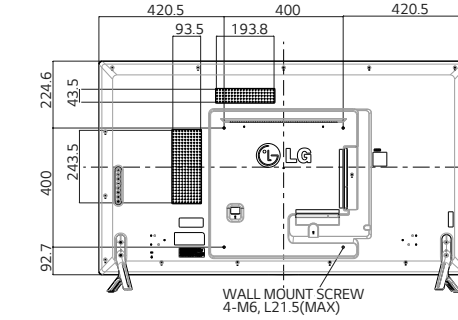

DIMENSION (unit : mm)

*Stand as an optional accessory is sold separately.

42"

47"

55"

INTERFACE