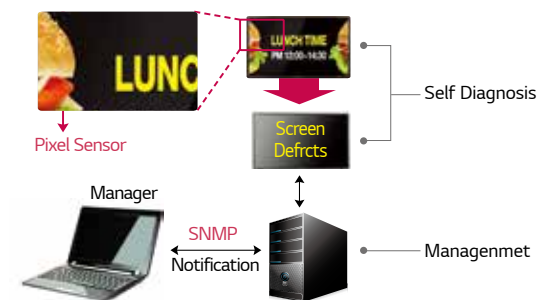

ENHANCED FAIL OVER

The enhanced fail over function enables to display contents in internal memory without a dead spot even when the conditions of all external inputs are not working.

SLIM, SLEEK AND STYLISH DESIGN

|| Strength of the technology

ADVANCED SELF-DIAGNOSIS

Our advanced self-diagnosis function allows to check the screen status with a pixel sensor provided optionally and supports the SNMP standards for compatibility with 3rd party solutions.

|| Support SNMP

|| Screen fault detection (option)

SUPPORT HTML5

Web centric platform supports HTML5 so that you can easily build apps work on any platform or device.

SIMPLE CUSTOMIZATION

Simple customization function will be provided. Our solution can be customized through an SDK to showcase your logo or improve compatibility.

SMART LAUNCHER

Intuitive UX based on intuitive launcher provides convenience and a user-friendly environments.

SIMPLE MANAGEMENT

Simple management function provided with web server in smart platform allows remote monitoring and diagnosis from any device connected to the internet.