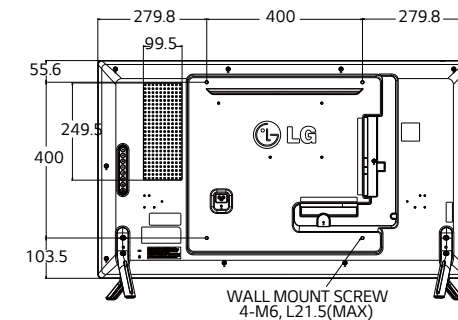

DIMENSION (unit : mm)

*Stand as an optional accessory is sold separately.

42"

47"

55"

INTERFACE