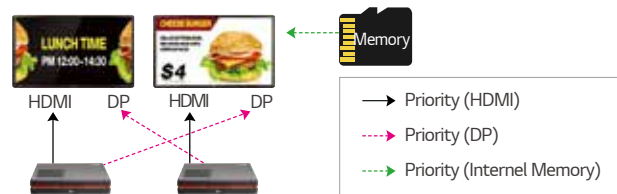

Smart SoC Built-in Signage 42"/47"/55" FULL HD DISPLAY LS55A

42LS55A | 42" CLASS (1,064.77mm diagonal)

47LS55A | 47" CLASS (1,192.78mm diagonal)

55LS55A | 55" CLASS (1,387.80mm diagonal)

FEATURES

- Brightness : 450cd/m²
- Direct-LED Display
- Portrait & Landscape Orientation
- Embedded Media Player
- Vertical Retail Targets : SMB (Small & Medium Business), Retailers
- Energy Star 6.0 Compliant

IPS Panel

- Low Screen Temperature
- High Resistance to Blackening Defect
- Wide Viewing Angle

www.lgcommercial.com

HIGH PERFORMANCE & COST-EFFECTIVE SoC

With out additional media player, our SoC type embedded media player can play contents like image, movie clip, etc.

ENHANCED FAIL OVER

The enhanced fail over function enables to display contents in internal memory without a dead spot even when the conditions of all external inputs are not working.

SLIM, SLEEK AND STYLISH DESIGN