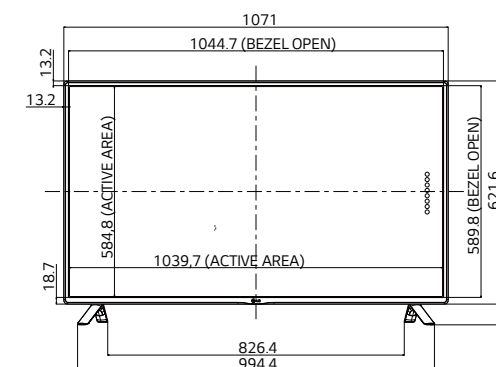

DIMENSION (unit : mm)

*Stand as an optional accessory is sold separately.

42"

47"

55"

INTERFACE