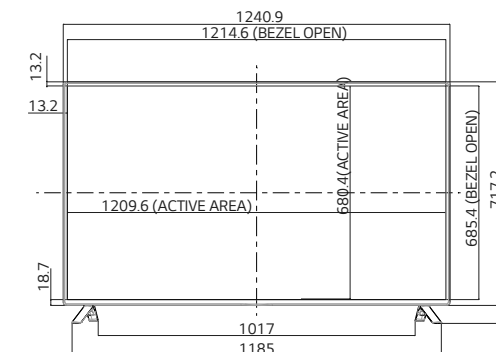

DIMENSION (unit : mm)

*Stand as an optional accessory is sold separately.

42"

47"

55"

INTERFACE