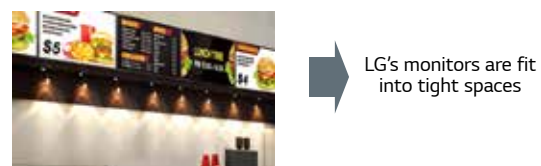

|| Strength of the technology