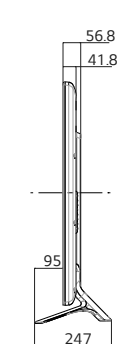

DIMENSION (unit : mm)

*Stand as an optional accessory is sold separately.

42"

47"

55"

INTERFACE