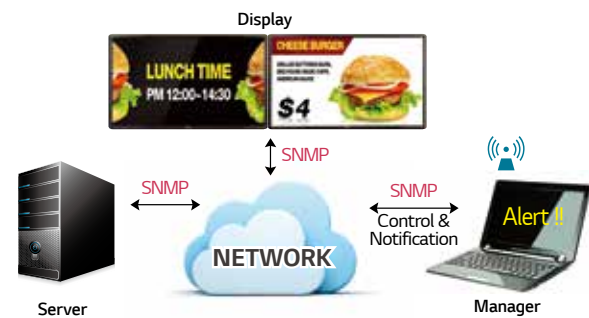

|| Support SNMP