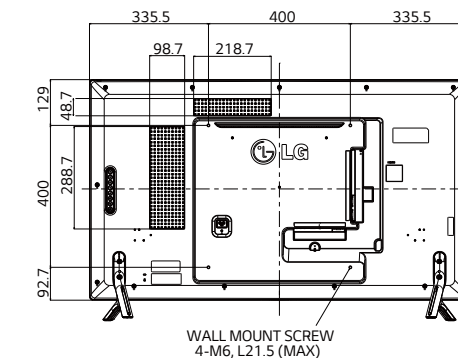

DIMENSION (unit : mm)

*Stand as an optional accessory is sold separately.

42"

47"

55"

INTERFACE