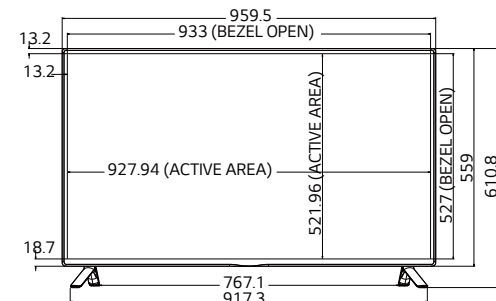

DIMENSION (unit : mm)

*Stand as an optional accessory is sold separately.

42"

47"

55"

INTERFACE