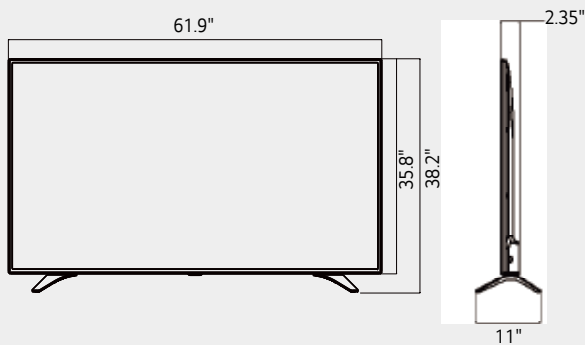

Dimensions

70"