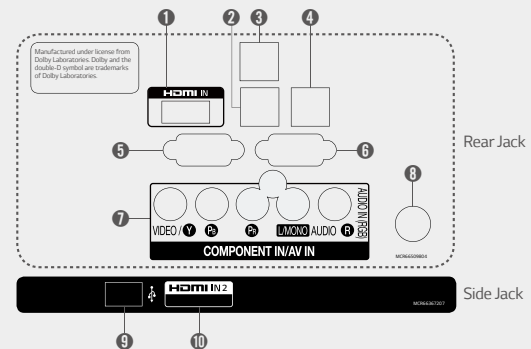

Connectivity

- ① HDMI IN 1
- ② OPTICAL DIGITAL AUDIO OUT
- ③ LAN
- ④ EXTERNAL SPEAKER OUT
- ⑤ RGB IN (PC)
- ⑥ RS-232C IN
- ⑦ AV IN
- ⑧ ANTENNA / CABLE IN
- ⑨ USB IN
- ⑩ HDMI IN 2