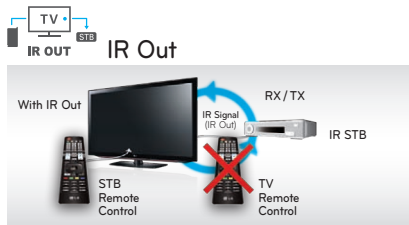

EASY INSTALLATION