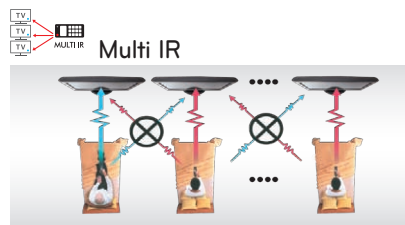

EASY INSTALLATION