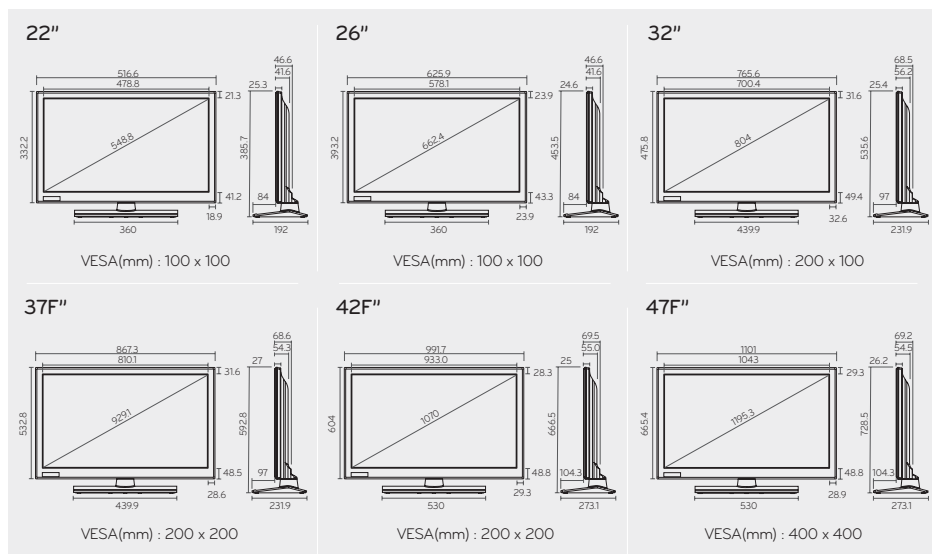

* The specifications and features are subject to change without prior notice.

DIMENSION

REAR JACK PANEL