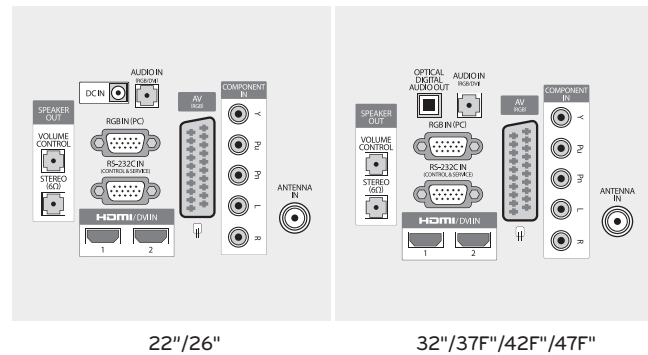

32"/37F"/42F"/47F"

LT640H(EU/CIS)

SPECIFICATIONS

INTERFACE	RF In	•
	AV In	-
	Component In	•
	RGB In	•
	HDMI In	• (Rear 2, Side 1)
	CI Slot	• (Side)
	MPI Slot	-
	Scart	• (Full)
	RS-232C (D-Sub-9)	•
POWER CONSUMPTION	Voltage, Hz	110-240V, 50/60Hz
	Max(Watts)	50W(22") / 52W(26") / 60W(32") 90W(37F") / 110W(42F") / 130W(47F")
	Typical(Watts)	35W(22") / 38W(26") / 45W(32") / 69W(37F") / 89W(42F") / 98W(47F")
	Energy saving (Min)	28W(22") / 30.4W(26") / 36W(32") 55W(37F") / 71W(42F") / 78W(47F")
	Energy saving (Med)	22.8W(22") / 25W(26") / 29W(32") 44.9W(37F") / 57.9W(42F") / 64W(47F")
	Energy saving (Max)	17.5W(22") / 19.4W(26") / 22.9W(32") 35W(37F") / 45.4W(42F") / 50W(47F")
	Stand-by	Clock on : 1.0W↓, Clock off : 0.5W↓
DIMENSION	SET (with stand, WxHxD, mm) / Weight(Kg)	22" : 516.6 x 385.7 x 192 / 3.7 26" : 625.9 x 453.5 x 192 / 4.7 32" : 765.6 x 535.6 x 231.9 / 9.2 37F" : 867.3 x 592.8 x 231.9 / 11.2 42F" : 991.7 x 666.5 x 273.1 / 15.5 47F" : 1101 x 728.5 x 273.1 / 17.3

ECO	ErP Class	B
	On Power Consumption (IEC62087 Edition 2)(W)	24W(22"), 36W(26"), 43W(32"), 56W(37F"), 73W(42F"), 86W(47F")
	Stand By(W)	0.5(Clock off), 1.0(Clock on)
	Luminance Ratio(%)	65
	Mercury Content(mg)	0
	Presence of Lead	Yes
	EU Eco Flower	-
	Average Annual Consumption (kWh)	35W(22"), 53W(26"), 63W(32"), 82W(37F"), 107W(42F"), 126W(47F")

* The specifications and features are subject to change without prior notice.

REAR JACK PANEL

22"/26"