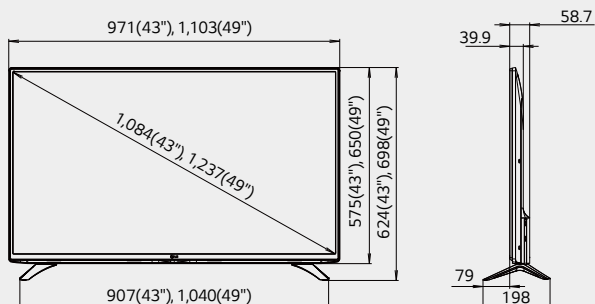

Dimensions (Unit : mm)

43" / 49"