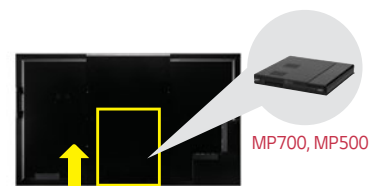

ULTRA HD LARGE DISPLAY 84WS70 / 84WS70B

* The above image is only for 84WS70MS.

84" EDGE LED LARGE SCREEN

Providing immersive wide viewing with high quality.

SUPER HIGH RESOLUTION 3,840 X 2,160 (ULTRA HD)

By realizing the LED display with the large screen size, super high resolution becomes possible to offer high realistic sensation and immersiveness.

84WS70

HYBRID TYPE MEDIA PLAYER BUILT-IN READY

Making your signage look even slimmer and helps you maintain the system far more conveniently.