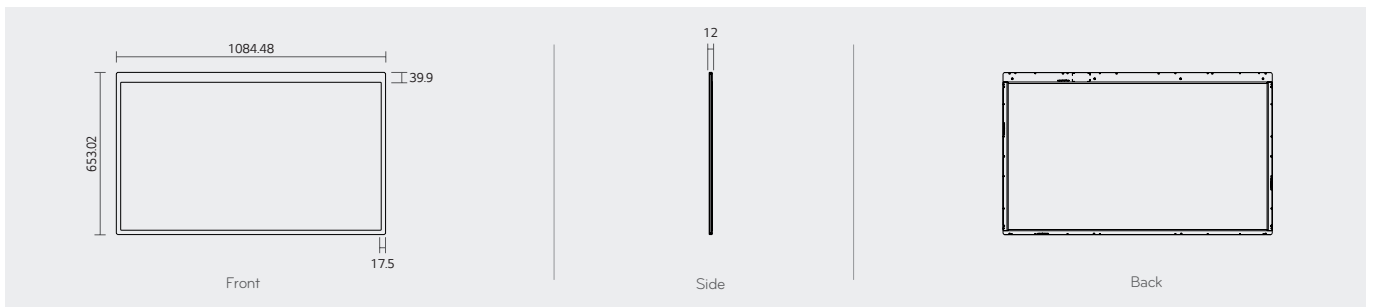

DIMENSION (unit : mm)