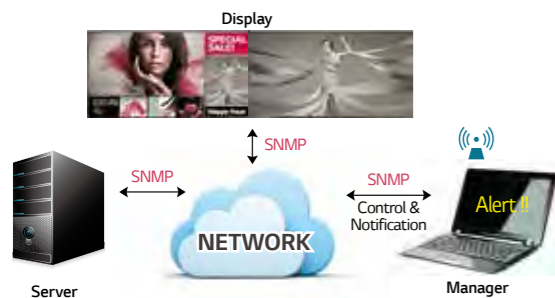

Portrait

Landscape

Integrator-side

INSTALLATION CONVENIENCE

No need for additional installations.

ADD CREATIVE OPTIONS

Use sensors and contents for maximum exposure. Multi-touch, proximity sensors, gestures can be added by integrator/ contents provider.

No Extra Media Player

No additional media player comes to TCO reduction.

- 1) 3-year savings on electricity bills based on 24 hrs. of use each day.
- 2) Cost of 3rd party's low-end media player.

Advanced Self-diagnosis

SUPPORT SNMP

LG's signage monitors are compatible with 3rd-party device management solutions that follow SNMP standards.

SUPPORT WI-FI

A Wi-Fi Dongle can be connected to the MS75A for easy installation and simple management.

Easy Installation & Maintenance

Only power & LAN required.

Smart SoC Built-In for Signage

EMBEDDED WEB SERVER

Remote Contents and H/W Status Monitoring without additional server.

SIMPLE CUSTOMIZATION

Simple customization function will be provided. Our solution can be customized through an SDK to showcase your logo or improve compatibility.