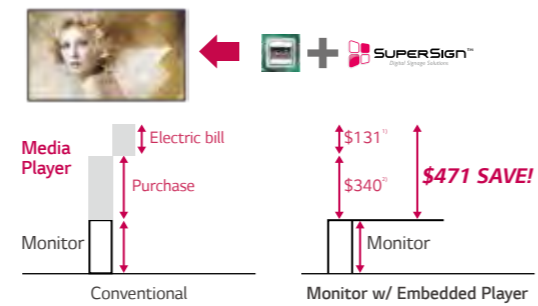

No Extra Media Player

No additional media player comes to TCO reduction.