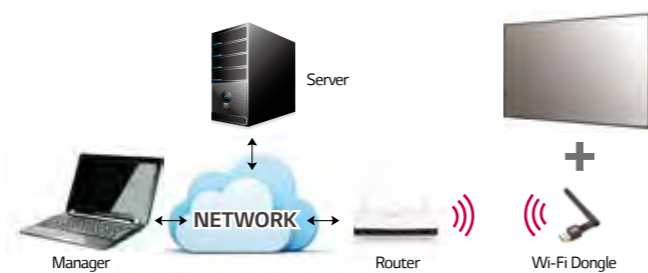

webOS for Signage 49MS75A (MIRROR DISPLAY)

49MS75A | 48.50" (1232.00 mm) diagonal

FEATURES

- Built-in Mirror
- OPS Compatibility - OPS-ready and supports OPS Kit (optional)
- Supports Wi-Fi ready (Dongle)
- Supports SNMP
- Enhanced Failover - Auto signal switching even from internal memory
- High Performance & Cost-effective SoC - Embedded high performance player for heavy contents (FHD movie clips)
- webOS for Signage Platform - Web-centric platform, simple customization, intuitive UX, simple management

SUPPORT SNMP

LG's signage monitors are compatible with 3rd-party device management solutions that follow SNMP standards.

SUPPORT WI-FI

A Wi-Fi Dongle can be connected to the MS75A for easy installation and simple management.