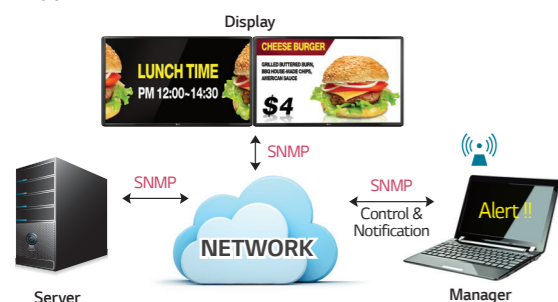

ENHANCED FAILOVER

Auto Signal Switching

The enhanced fail over function enables to display contents in internal memory without a dead spot even when the conditions of all external inputs are not working.

Slim Design

Strength of The Technology

LG's monitors are fit into tight spaces.

ADVANCED SELF-DIAGNOSIS

Our advanced self-diagnosis function allows to check the screen status with a pixel sensor provided optionally and supports the SNMP standards for compatibility with 3rd party solutions.

Support SNMP

Screen Fault Detection (option)

SMART SoC BUILT-IN FOR SIGNAGE

Support HTML5

Web centric platform supports HTML5 so that you can easily build apps work on any platform or device.

Simple Customization