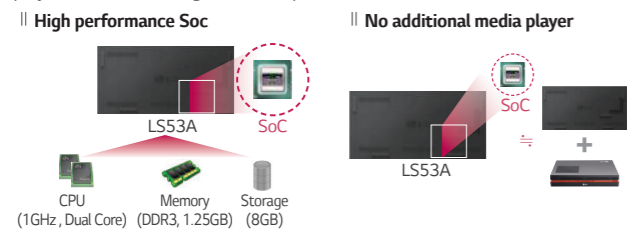

HIGH PERFORMANCE & COST-EFFECTIVE SoC

Without additional media player, our SoC type embedded media player can play contents like image, movie clip, etc.