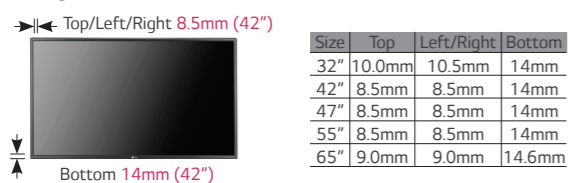

Slim Design