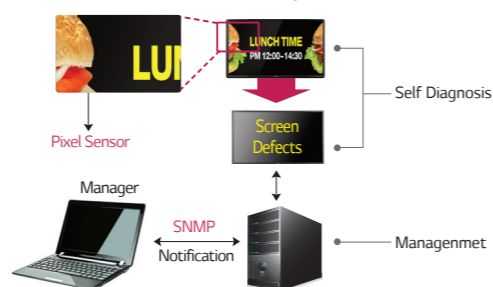

ENHANCED FAILOVER

Auto Signal Switching

The enhanced fail over function enables to display contents in internal memory without a dead spot even when the conditions of all external inputs are not working.

SLIM, SLEEK AND STYLISH DESIGN

The stylishly slim monitors designed to fit perfectly into your shop are easily placed in tight spaces. They can provide clean and friendly environment for end-users from the time they are installed.

Slim Design

Strength of The Technology

LG's monitors are fit into tight spaces.

ADVANCED SELF-DIAGNOSIS

Our advanced self-diagnosis function allows to check the screen status with a pixel sensor provided optionally and supports the SNMP standards for compatibility with 3rd party solutions.

Support SNMP

Screen Fault Detection (option)

SMART SoC BUILT-IN FOR SIGNAGE

Support HTML5

Web centric platform supports HTML5 so that you can easily build apps work on any platform or device.

Simple Customization