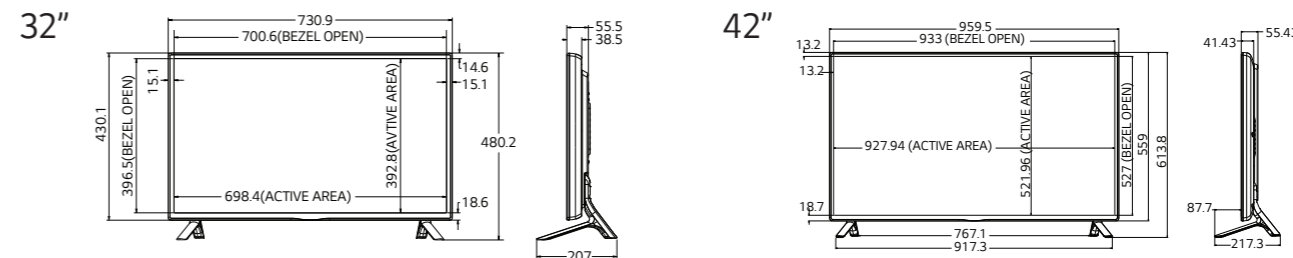

Simple Management

Simple management function provided with web server in smart platform allows remote monitoring and diagnosis from any device connected to the internet.

DIMENSION (unit : mm)

INTERFACE