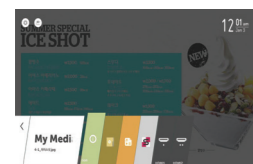

Smart Launcher

Intuitive UX based on intuitive launcher provides convenience and a user-friendly environments.