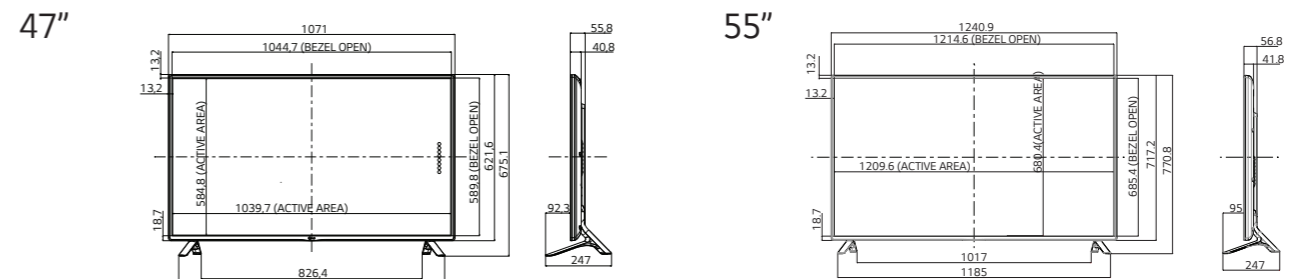

Simple Management

Simple management function provided with web server in smart platform allows remote monitoring and diagnosis from any device connected to the internet.

DIMENSION (unit : mm)

INTERFACE