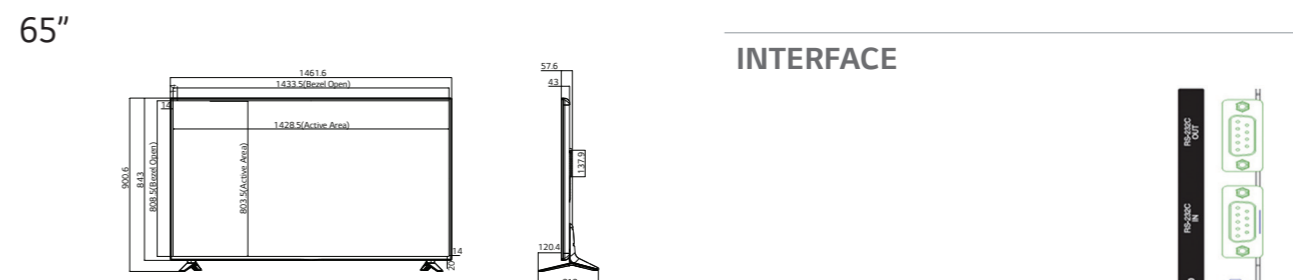

Simple Management

Simple management function provided with web server in smart platform allows remote monitoring and diagnosis from any device connected to the internet.

DIMENSION (unit : mm)

INTERFACE