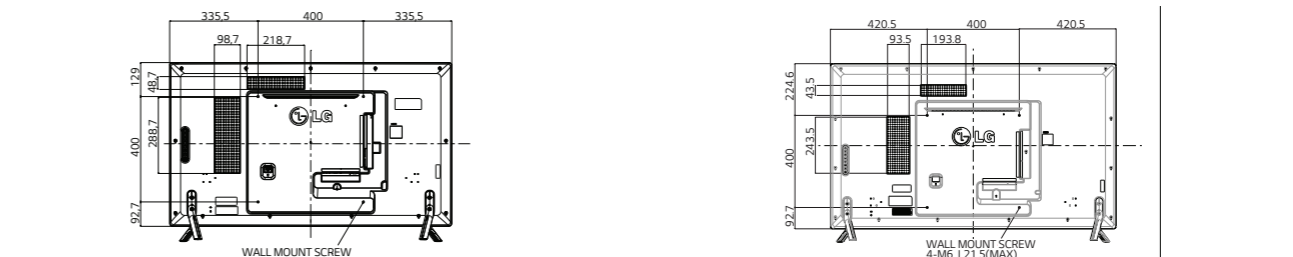

Simple Management

Simple management function provided with web server in smart platform allows remote monitoring and diagnosis from any device connected to the internet.

DIMENSION (unit : mm)

INTERFACE