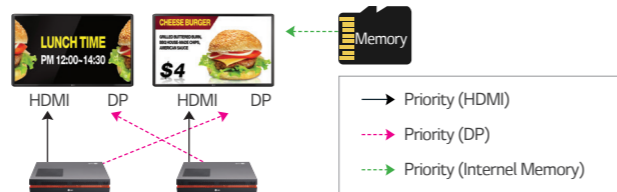

IPS Panel

- Low Screen Temperature
- High Resistance to Blackening Defect
- Wide Viewing Angle

HIGH PERFORMANCE & COST-EFFECTIVE SoC

Without additional media player, our SoC type embedded media player can play contents like image, movie clip, etc.

ENHANCED FAILOVER

Auto Signal Switching

The enhanced fail over function enables to display contents in internal memory without a dead spot even when the conditions of all external inputs are not working.