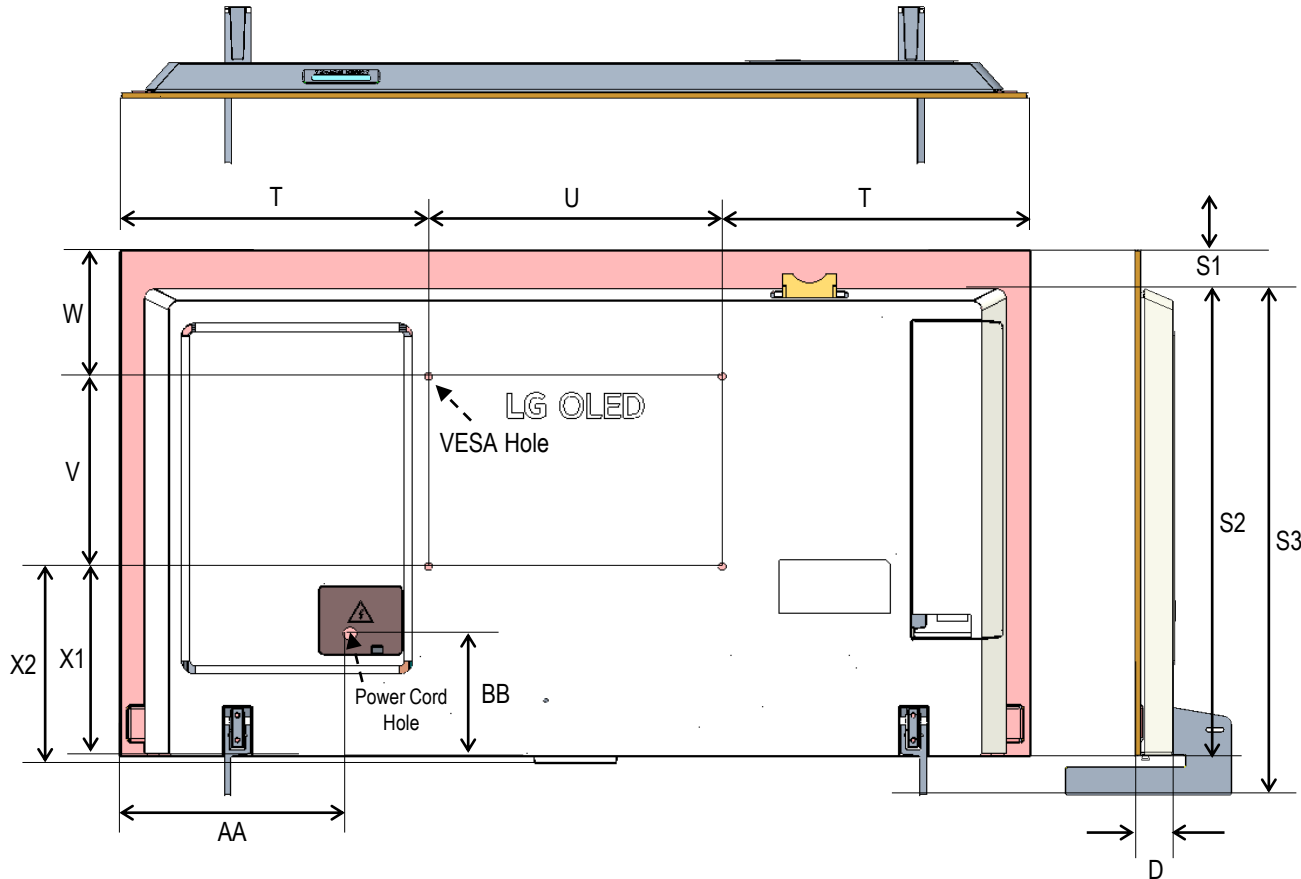

Unit : M

Size	77 inch	65 inch	55 inch
Power Cord length	1.5M↑		

Detail Dimension of TV

LGE Internal Use Only

OLED C3 (48)

Unit : mm

Size	48 inch 120cm
S1	245
S2	369
S3	425
T	386
U	300
V	200
W	269
X1	144
X2	160
AA	126
BB	117
D	47

Unit : M

Size	48inch
Power Cord length	1.5M↑

Detail Dimension of TV

LGE Internal Use Only

OLED C3 (42)

Unit : mm

Size	42 inch 105cm
S1	41
S2	493
S3	535
T	316
U	300
V	200
W	134
X1	201
X2	207
AA	263
BB	113
D	41