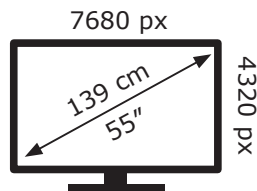

LG Electronics

55NANO956NA

**159** kWh/1000h

ABCDEF**G**

**191** kWh/1000h

2019/2013