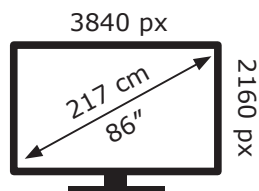

LG Electronics

86NANO916NA

206 kWh/1000h

ABCDEF**G**

288 kWh/1000h

2019/2013