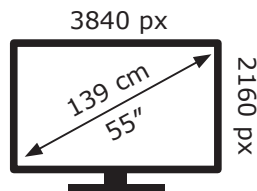

LG Electronics

OLED55GX6LA

111 kWh/1000h

ABCDEF**G**

189 kWh/1000h

2019/2013