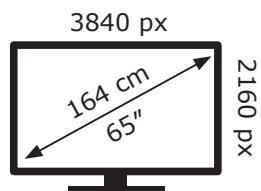

LG Electronics

OLED65BX6LB

**122** kWh/1000h

ABCDEF**G**

**234** kWh/1000h

2019/2013