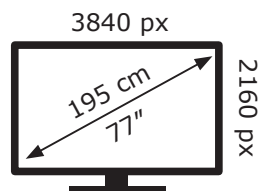

LG Electronics

OLED77CX6LA

163 kWh/1000h

ABCDEF**G**

321 kWh/1000h

2019/2013