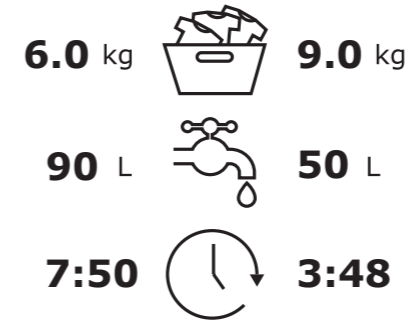

LG

FWV796STSE

359 kWh/100

58 kWh/100

AB CDEFG

72 dB  
A B C D

2019/2014

MEZ68846262

CMYK

96x192mm

2020-11-03变更