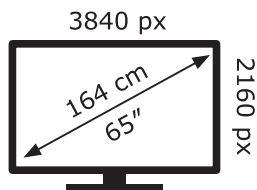

ENERG

LG Electronics

65NANO886PB

95 kWh/1000h

ABCDEF**G**

173 kWh/1000h

2019/2013