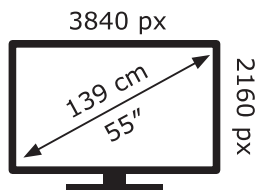

ENERG ⚡

LG Electronics

55NANO886PB

80 kWh/1000h

ABCDEF**G**

137 kWh/1000h

2019/2013