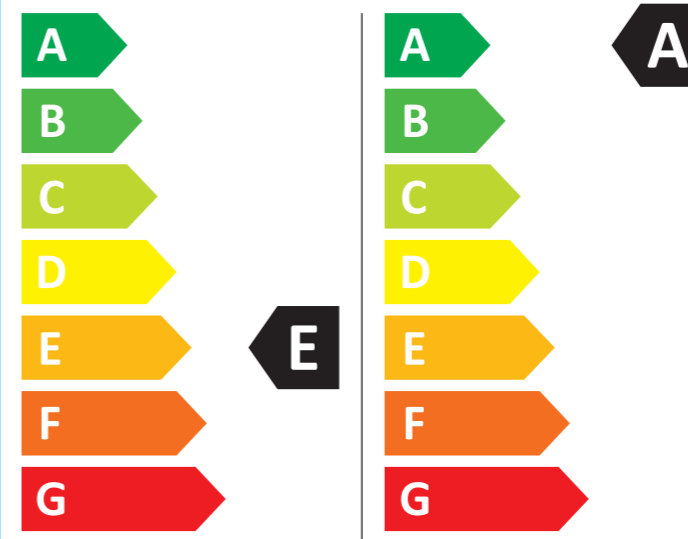

LG

FWV1117BTSA

391 kWh/100

53 kWh/100

ABCDEF G

71 dB
A B C D

2019/2014

MEZ68930857