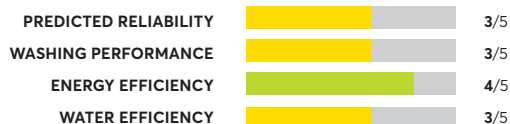

OVERALL SCORE

GE GTW500ASNWS

OVERALL SCORE

Whirlpool WTW8120HC

OVERALL SCORE

Kenmore 31652

OVERALL SCORE

Whirlpool WTW7120HW

OVERALL SCORE

Fisher & Paykel Aqua Smart WL4027P1

OVERALL SCORE

GE GTW720BSNWS

OVERALL SCORE

GE GTW680BSJWS

OVERALL SCORE

Kenmore 31312