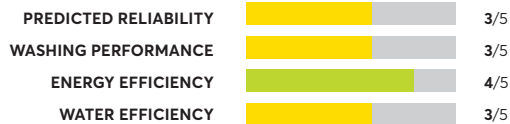

OVERALL SCORE

Samsung ActiveWash WA52M7750AW

OVERALL SCORE

Samsung WA54R7600AW

OVERALL SCORE

Samsung WA50T5300AC

OVERALL SCORE

Whirlpool WTW7500GW

OVERALL SCORE

Kenmore Elite 31632

OVERALL SCORE

Samsung ActiveWash WA52M8650AW

OVERALL SCORE

Maytag MVW7232HW

OVERALL SCORE

Whirlpool WTW7000DW