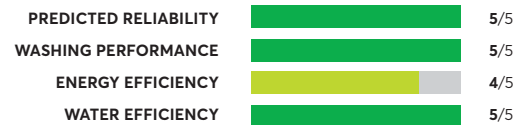

LG WT7100CW

🏆 Best Buy

OVERALL SCORE