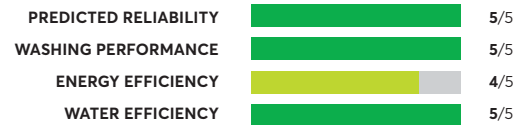

39 Rated Models
(as of January 2021)

LG WT7900HBA

✓ Recommended

OVERALL SCORE

LG WT7800CW

✓ Recommended

Similar to tested model: LG WT7900HBA

OVERALL SCORE

LG WT7100CW

🏆 Best Buy

OVERALL SCORE

LG WT7060CW

🏆 Best Buy

Similar to tested model: LG WT7100CW

OVERALL SCORE

Kenmore Elite 31552

✓ Recommended

OVERALL SCORE

LG WT7300CW

OVERALL SCORE

Kenmore Elite 31433

OVERALL SCORE

Kenmore 26132

OVERALL SCORE