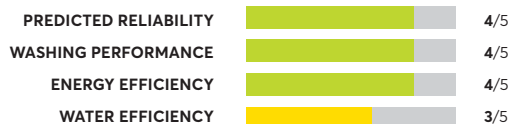

OVERALL SCORE

Kenmore Elite 31632

OVERALL SCORE

Samsung ActiveWash WA52M8650AW

OVERALL SCORE

Maytag MVW7232HW

OVERALL SCORE

Whirlpool WTW7000DW