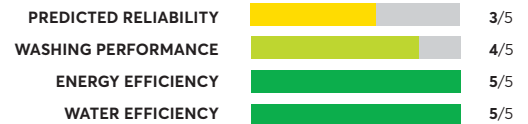

✓ Recommended

OVERALL SCORE

LG WT7300CW

OVERALL SCORE

Kenmore Elite 31433

OVERALL SCORE

Kenmore 26132

OVERALL SCORE

Samsung WA50R5400AW

OVERALL SCORE

39 Rated Models

(as of January 2021)

Samsung WA50R5200AW

Similar to tested model: Samsung WA50R5400AW

OVERALL SCORE

Samsung ActiveWash WA54M8750AV