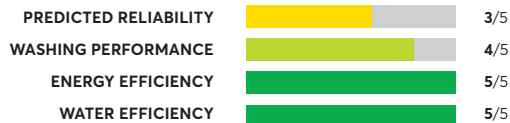

✓ Recommended

OVERALL SCORE

LG WT7300CW

OVERALL SCORE

Kenmore Elite 31433

OVERALL SCORE

Kenmore 26132

OVERALL SCORE

Samsung WA50R5400AW

OVERALL SCORE

39 Rated Models

(as of January 2021)

Samsung WA50R5200AW

Similar to tested model: Samsung WA50R5400AW

OVERALL SCORE

Samsung ActiveWash WA54M8750AV

OVERALL SCORE

Samsung ActiveWash WA52M7750AW

OVERALL SCORE

Samsung WA54R7600AW

OVERALL SCORE

Samsung WA50T5300AC

OVERALL SCORE

Whirlpool WTW7500GW