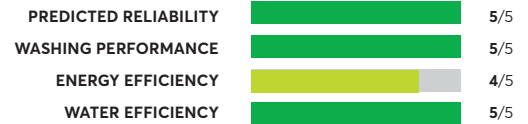

Top Load Agitator Washers (35)

(as of January 2021)

<p>GE GTW755CSMWS</p>	<p>OVERALL SCORE</p> <p>54</p>	<p>PREDICTED RELIABILITY</p> <p>WATER PERFORMANCE</p> <p>ENERGY EFFICIENCY</p> <p>WATER EFFICIENCY</p>	<p>3/5</p> <p>4/5</p> <p>4/5</p> <p>3/5</p>
<p>Hotpoint HTW240ASKWS</p>	<p>OVERALL SCORE</p> <p>49</p>	<p>PREDICTED RELIABILITY</p> <p>WATER PERFORMANCE</p> <p>ENERGY EFFICIENCY</p> <p>WATER EFFICIENCY</p>	<p>4/5</p> <p>3/5</p> <p>3/5</p> <p>3/5</p>
<p>GE GTW330ASKWW</p>	<p>OVERALL SCORE</p> <p>44</p>	<p>PREDICTED RELIABILITY</p> <p>WATER PERFORMANCE</p> <p>ENERGY EFFICIENCY</p> <p>WATER EFFICIENCY</p>	<p>3/5</p> <p>2/5</p> <p>3/5</p> <p>3/5</p>
<p>Kenmore 20232</p>	<p>OVERALL SCORE</p> <p>40</p>	<p>PREDICTED RELIABILITY</p> <p>WATER PERFORMANCE</p> <p>ENERGY EFFICIENCY</p> <p>WATER EFFICIENCY</p>	<p>3/5</p> <p>3/5</p> <p>1/5</p> <p>1/5</p>
<p>Roper RTW4516FW</p>	<p>OVERALL SCORE</p> <p>33</p>	<p>PREDICTED RELIABILITY</p> <p>WATER PERFORMANCE</p> <p>ENERGY EFFICIENCY</p> <p>WATER EFFICIENCY</p>	<p>4/5</p> <p>2/5</p> <p>3/5</p> <p>1/5</p>
<p>Amana NTW4516FW</p>	<p>OVERALL SCORE</p> <p>32</p>	<p>PREDICTED RELIABILITY</p> <p>WATER PERFORMANCE</p> <p>ENERGY EFFICIENCY</p> <p>WATER EFFICIENCY</p>	<p>3/5</p> <p>2/5</p> <p>3/5</p> <p>1/5</p>

39 Rated Models
(as of January 2021)

LG WT7900HBA

✓ Recommended

OVERALL SCORE

LG WT7800CW

✓ Recommended

Similar to tested model: LG WT7900HBA

OVERALL SCORE