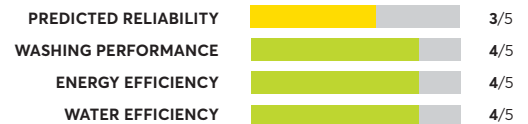

✓ Recommended

OVERALL SCORE

LG WT7300CW

OVERALL SCORE

Kenmore Elite 31433

OVERALL SCORE

Kenmore 26132

OVERALL SCORE

Samsung WA50R5400AW

OVERALL SCORE

39 Rated Models

(as of January 2021)

Samsung WA50R5200AW

Similar to tested model: Samsung WA50R5400AW

OVERALL SCORE

Samsung ActiveWash WA54M8750AV