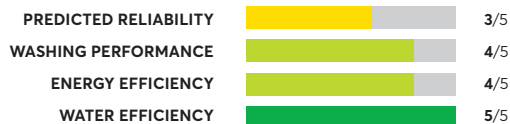

✓ Recommended

OVERALL SCORE

LG WT7300CW

OVERALL SCORE

Kenmore Elite 31433

OVERALL SCORE

Kenmore 26132

OVERALL SCORE

Samsung WA50R5400AW

OVERALL SCORE

39 Rated Models

(as of January 2021)

Samsung WA50R5200AW

Similar to tested model: Samsung WA50R5400AW

OVERALL SCORE

Samsung ActiveWash WA54M8750AV

OVERALL SCORE

Samsung ActiveWash WA52M7750AW

OVERALL SCORE

Samsung WA54R7600AW

OVERALL SCORE

Samsung WA50T5300AC

OVERALL SCORE

Whirlpool WTW7500GW