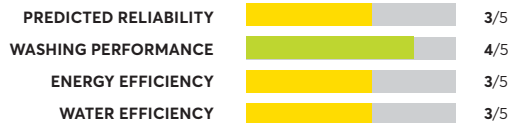

OVERALL SCORE

39 Rated Models

(as of January 2021)

Whirlpool WTW5100HW

OVERALL SCORE

Whirlpool WTW6120HW

Similar to tested model: Whirlpool WTW5100HW

OVERALL SCORE

GE GTW750CSLWS

OVERALL SCORE

Whirlpool WTW5000DW

OVERALL SCORE

Samsung WA45T3400AV

OVERALL SCORE

Samsung WA45T3200AW

Similar to tested model: Samsung WA45T3400AV