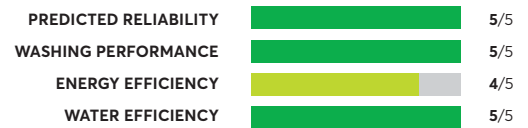

Top Load Agitator Washers (35)

(as of January 2021)

<p>GE GTW755CSMWS</p>	<p>OVERALL SCORE</p> <p>54</p>	<p>PREDICTED RELIABILITY</p> <p>WATER PERFORMANCE</p> <p>ENERGY EFFICIENCY</p> <p>WATER EFFICIENCY</p>	<p>3/5</p> <p>4/5</p> <p>4/5</p> <p>3/5</p>
<p>Hotpoint HTW240ASKWS</p>	<p>OVERALL SCORE</p> <p>49</p>	<p>PREDICTED RELIABILITY</p> <p>WATER PERFORMANCE</p> <p>ENERGY EFFICIENCY</p> <p>WATER EFFICIENCY</p>	<p>4/5</p> <p>3/5</p> <p>3/5</p> <p>3/5</p>
<p>GE GTW330ASKWW</p>	<p>OVERALL SCORE</p> <p>44</p>	<p>PREDICTED RELIABILITY</p> <p>WATER PERFORMANCE</p> <p>ENERGY EFFICIENCY</p> <p>WATER EFFICIENCY</p>	<p>3/5</p> <p>2/5</p> <p>3/5</p> <p>3/5</p>
<p>Kenmore 20232</p>	<p>OVERALL SCORE</p> <p>40</p>	<p>PREDICTED RELIABILITY</p> <p>WATER PERFORMANCE</p> <p>ENERGY EFFICIENCY</p> <p>WATER EFFICIENCY</p>	<p>3/5</p> <p>3/5</p> <p>1/5</p> <p>1/5</p>
<p>Roper RTW4516FW</p>	<p>OVERALL SCORE</p> <p>33</p>	<p>PREDICTED RELIABILITY</p> <p>WATER PERFORMANCE</p> <p>ENERGY EFFICIENCY</p> <p>WATER EFFICIENCY</p>	<p>4/5</p> <p>2/5</p> <p>3/5</p> <p>1/5</p>
<p>Amana NTW4516FW</p>	<p>OVERALL SCORE</p> <p>32</p>	<p>PREDICTED RELIABILITY</p> <p>WATER PERFORMANCE</p> <p>ENERGY EFFICIENCY</p> <p>WATER EFFICIENCY</p>	<p>3/5</p> <p>2/5</p> <p>3/5</p> <p>1/5</p>

39 Rated Models
(as of January 2021)

LG WT7900HBA

✓ Recommended

OVERALL SCORE

LG WT7800CW

✓ Recommended

Similar to tested model: LG WT7900HBA

OVERALL SCORE