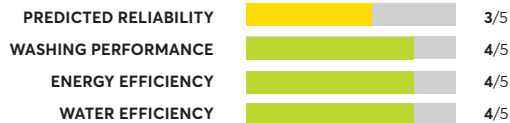

OVERALL SCORE

Kenmore Elite 31632

OVERALL SCORE

Samsung ActiveWash WA52M8650AW

OVERALL SCORE

Maytag MVW7232HW

OVERALL SCORE

Whirlpool WTW7000DW

Similar to tested model: Whirlpool WTW7300DW

OVERALL SCORE

39 Rated Models

(as of January 2021)

GE GTW840CSNWS

OVERALL SCORE

GE GTW840CPNDG

Similar to tested model: GE GTW840CSNWS