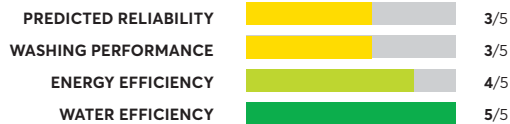

OVERALL SCORE

Samsung ActiveWash WA52M7750AW

OVERALL SCORE

Samsung WA54R7600AW

OVERALL SCORE

Samsung WA50T5300AC

OVERALL SCORE

Whirlpool WTW7500GW

OVERALL SCORE

Kenmore Elite 31632

OVERALL SCORE

Samsung ActiveWash WA52M8650AW

OVERALL SCORE

Maytag MVW7232HW

OVERALL SCORE

Whirlpool WTW7000DW