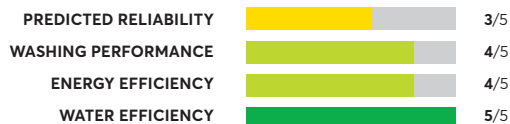

OVERALL SCORE

Samsung ActiveWash WA52M7750AW

OVERALL SCORE

Samsung WA54R7600AW

OVERALL SCORE

Samsung WA50T5300AC

OVERALL SCORE

Whirlpool WTW7500GW

OVERALL SCORE

Kenmore Elite 31632

OVERALL SCORE

Samsung ActiveWash WA52M8650AW

OVERALL SCORE

Maytag MVW7232HW

OVERALL SCORE

Whirlpool WTW7000DW