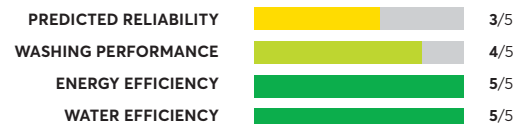

✓ Recommended

OVERALL SCORE

LG WT7300CW

OVERALL SCORE

Kenmore Elite 31433

OVERALL SCORE

Kenmore 26132

OVERALL SCORE

Samsung WA50R5400AW

OVERALL SCORE

39 Rated Models

(as of January 2021)

Samsung WA50R5200AW

Similar to tested model: Samsung WA50R5400AW

OVERALL SCORE

Samsung ActiveWash WA54M8750AV