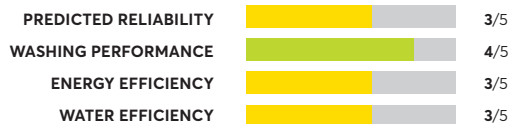

OVERALL SCORE

39 Rated Models

(as of January 2021)

Whirlpool WTW5100HW

OVERALL SCORE

Whirlpool WTW6120HW

Similar to tested model: Whirlpool WTW5100HW

OVERALL SCORE