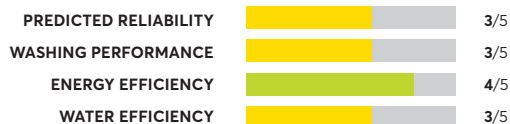

GE GTW750CSLWS

OVERALL SCORE