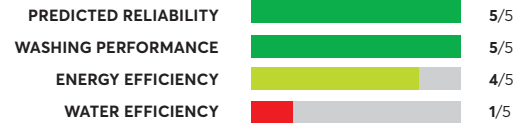

39 Rated Models
(as of January 2021)

LG WT7900HBA

✓ Recommended

OVERALL SCORE

LG WT7800CW

✓ Recommended

Similar to tested model: LG WT7900HBA

OVERALL SCORE

LG WT7100CW

🏆 Best Buy

OVERALL SCORE

LG WT7060CW

🏆 Best Buy

Similar to tested model: LG WT7100CW

OVERALL SCORE

Kenmore Elite 31552

✓ Recommended

OVERALL SCORE

LG WT7300CW

OVERALL SCORE

Kenmore Elite 31433

OVERALL SCORE

Kenmore 26132

OVERALL SCORE