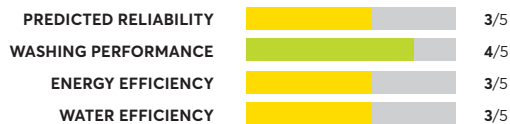

OVERALL SCORE

Fisher & Paykel Aqua Smart WL4027P1

OVERALL SCORE

GE GTW720BSNWS

OVERALL SCORE

GE GTW680BSJWS

OVERALL SCORE

Kenmore 31312

OVERALL SCORE

39 Rated Models

(as of January 2021)

Whirlpool WTW5100HW

OVERALL SCORE

Whirlpool WTW6120HW

Similar to tested model: Whirlpool WTW5100HW

OVERALL SCORE