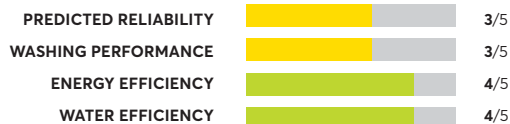

Whirlpool WTW7000DW

Similar to tested model: Whirlpool WTW7300DW

OVERALL SCORE