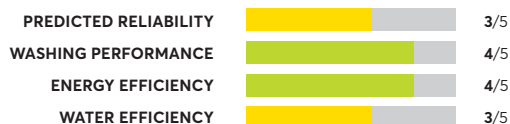

OVERALL SCORE

GE GTW500ASNWS

OVERALL SCORE

Whirlpool WTW8120HC

OVERALL SCORE

Kenmore 31652

OVERALL SCORE

Whirlpool WTW7120HW

OVERALL SCORE

Fisher & Paykel Aqua Smart WL4027P1

OVERALL SCORE

GE GTW720BSNWS

OVERALL SCORE

GE GTW680BSJWS

OVERALL SCORE

Kenmore 31312