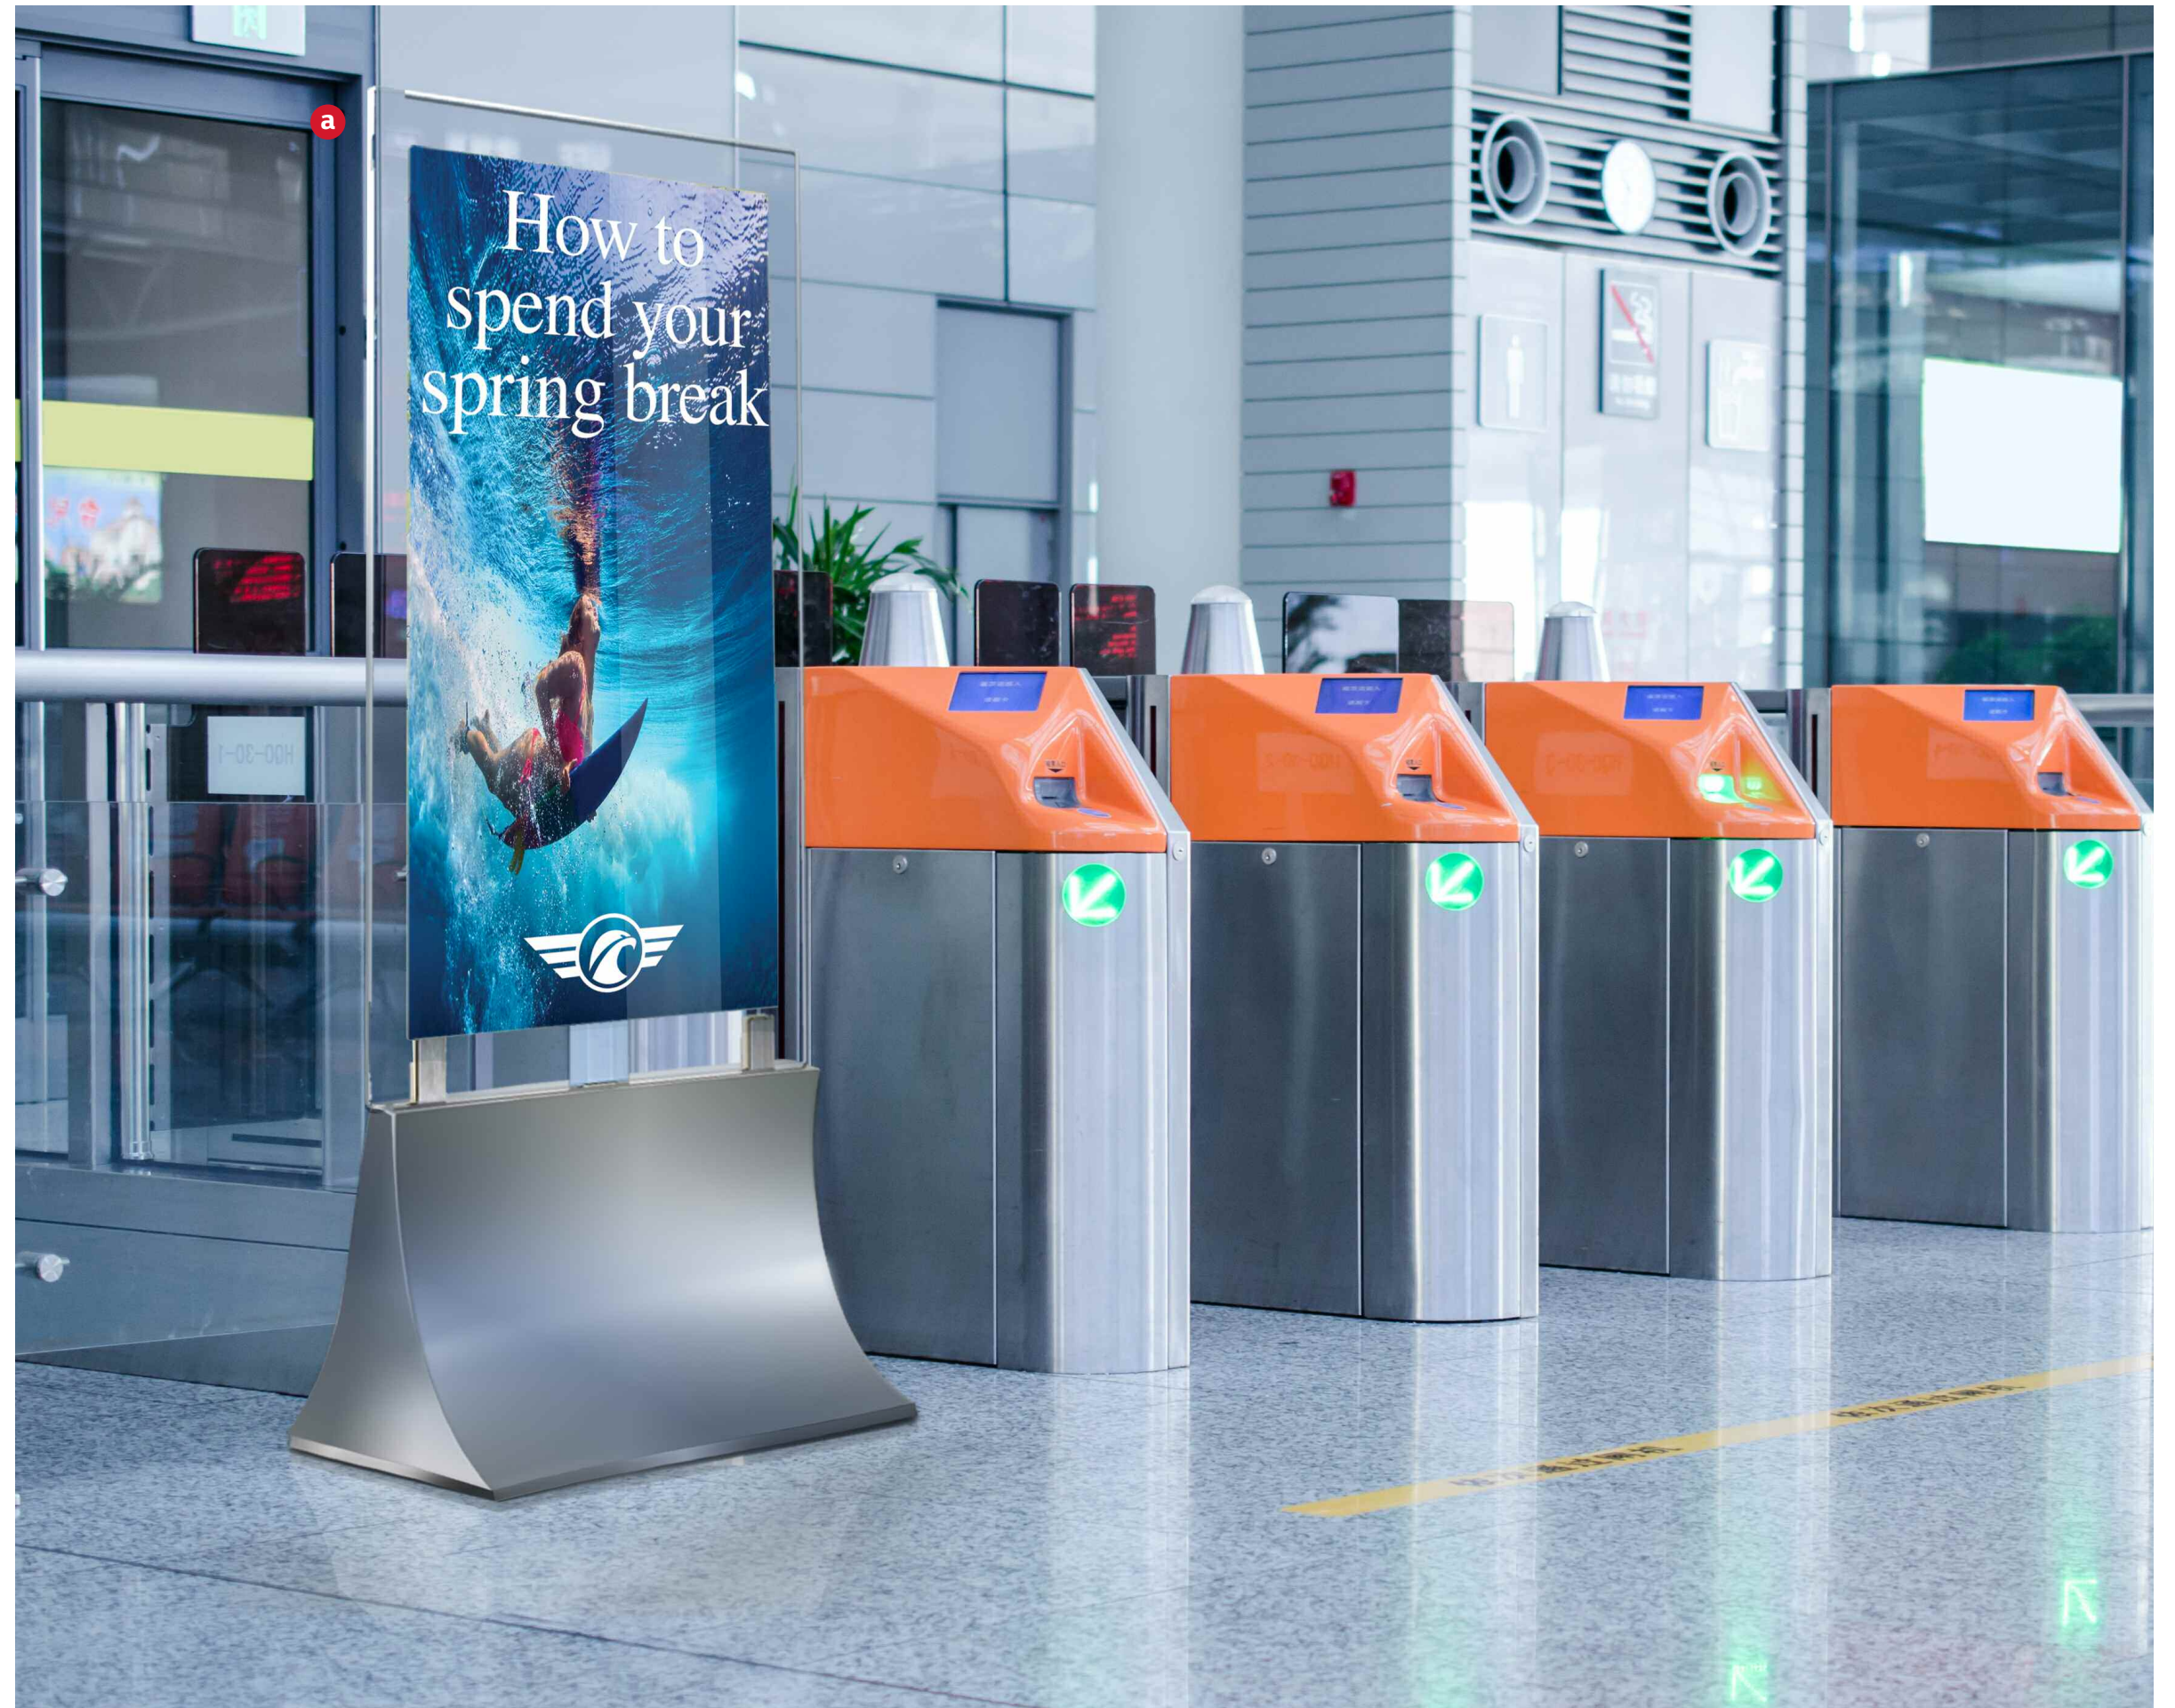

LOOKBOOK *Transportation*

- **a** In-Glass Oled Wallpaper - 55EG5SD
  - 55" class
  - 1920 x 1080 FHD
  - Brightness 100/400cd/m² {APL100% | 25%}
  - Available in two types of installation:
  - Hard Coating {2H}, anti-reflective treatment of the front polarizer {1.0% reflective typ}
  - Portrait orientation
  - SuperSign OLED | C