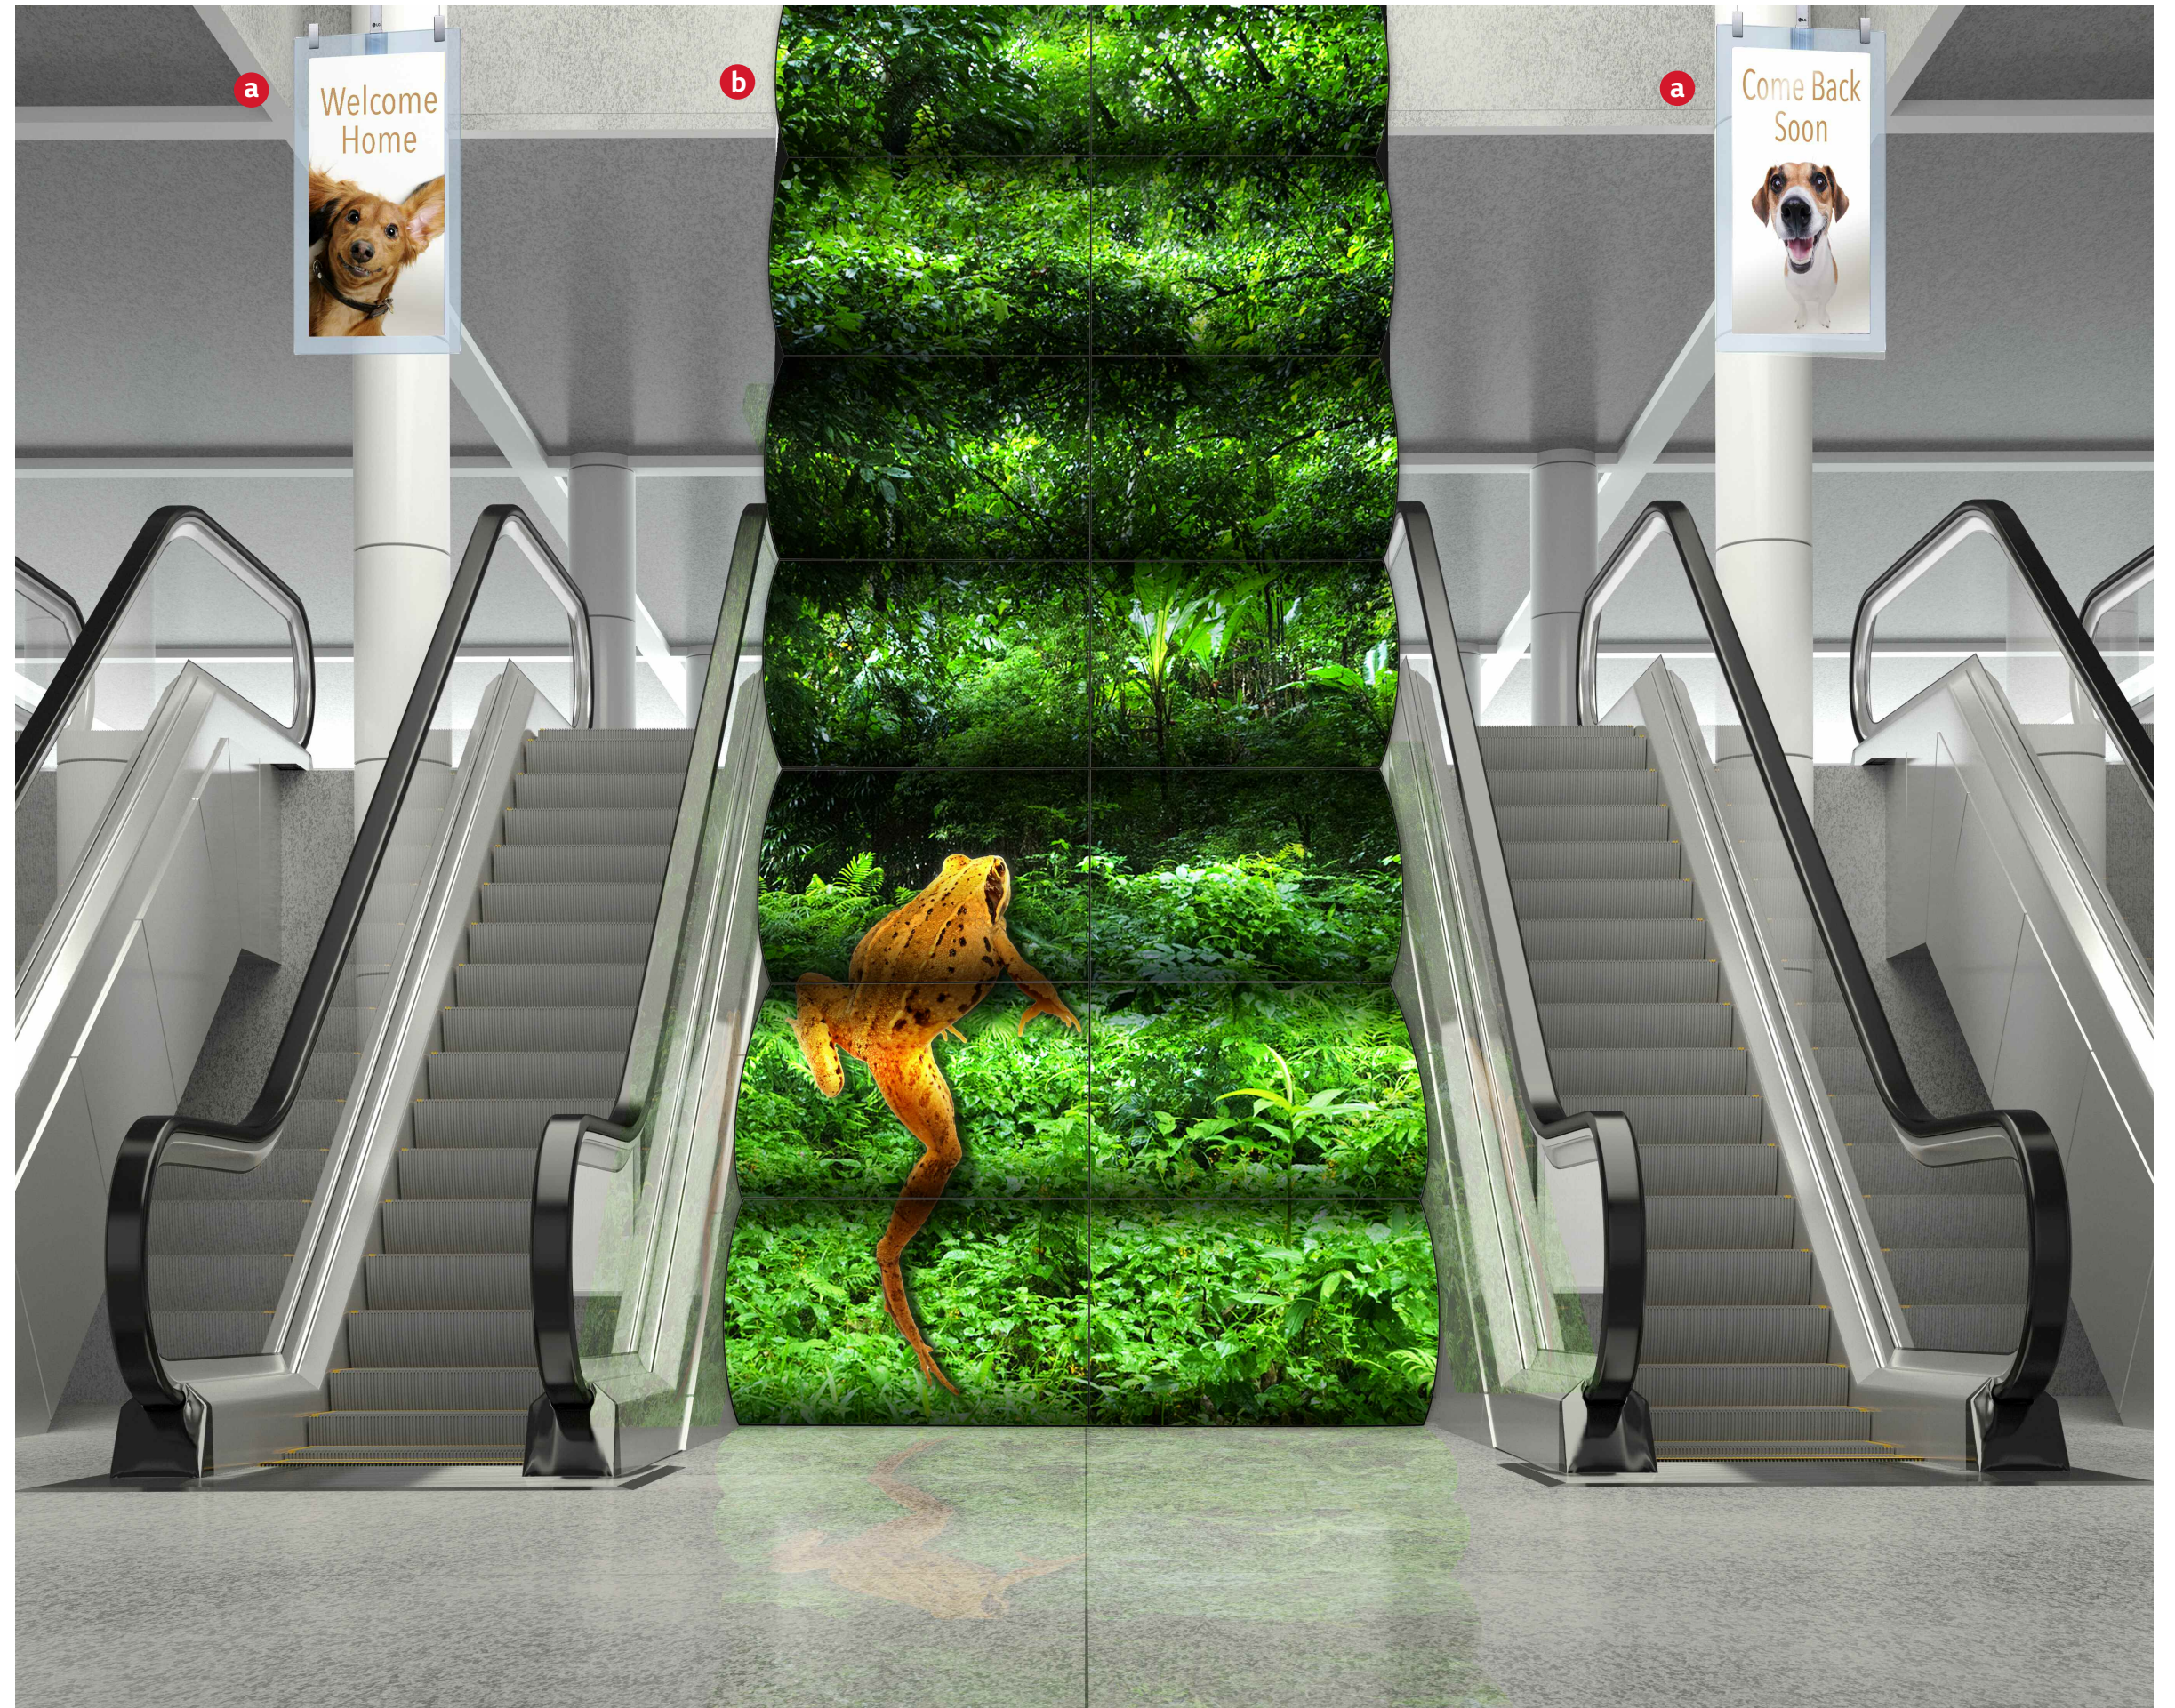

LOOKBOOK *Transportation*

1. **a** **In-Glass OLED Wallpaper - 55EG5CD**
2. 55" class
   - 1920 x 1080 FHD
   - Brightness 100/400cd/m² {APL100% | 25%}
   - Available in two types of installation
     - Ceiling Mount
     - Floor Standing
   - Hard Coating {2H}, anti-reflective treatment of the front polarizer {1.0% reflective typ}
   - Portrait orientation
   - SuperSign OLED | C
3. **b** **Open-Frame Curved OLED Displays - 55EF5C**
4. 55" class
   - 1920 x 1080 FHD
   - Brightness 100/400cd/m² {APL100% | 25%} average picture level
   - Bezel Width: 7.2mm {T,B,L,R off-bezel}
   - Available in arched, curved, concave and convex by using OLED Module | Signage Box and T-Con Box | Cables
   - Maximum Curvature in Portrait: 1,500R
     Radius: 1,500mm
     Circumference: 9,420mm
   - Maximum Curvature in Landscape: 2,000R
     Radius: 2,000mm
     Circumference: 12,560mm