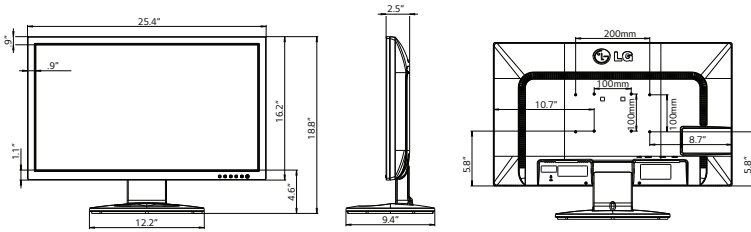

## LED Back-lit

▶ 27MB65V-B

27" class (27.0" diagonal)

27MB65V-B

REAR JACK PANEL

PANEL	Model	27MB65V-B
	Panel Size	27" class (27.0" diagonal)
	Panel Type	IPS
	Color Gamut (CIE1976)	72%
	Color Depth (Number of Colors)	16.7M colors
	Pixel Pitch (mm)	0.311(H) x 0.311(V)
	Aspect Ratio	16:9
	Native Resolution	1920 x 1080
	Brightness	250 cd/m <sup>2</sup>
	Contrast Ratio (Typ.)	1,000:1
	Dynamic CR (DFC)	5,000,000:1
	Response Time	5ms (G to G)
	Viewing Angle	178°/178°
	Surface Treatment	Hard Coating (3H), Anti-glare
SIGNAL (INPUT)	D-Sub	Yes
	DVI-D	Yes
	HDMI	Yes
AUDIO (OUTPUT)	Headphone Out	Yes