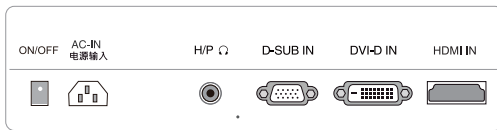

## LED Back-lit

▶ 27MB65V-B

27" class (27.0" diagonal)

27MB65V-B

REAR JACK PANEL

PANEL	Model	27MB65V-B
	Panel Size	27" class (27.0" diagonal)
	Panel Type	IPS
	Color Gamut (CIE1976)	72%
	Color Depth (Number of Colors)	16.7M colors
	Pixel Pitch (mm)	0.311(H) x 0.311(V)
	Aspect Ratio	16:9
	Native Resolution	1920 x 1080
	Brightness	250 cd/m <sup>2</sup>
	Contrast Ratio (Typ.)	1,000:1
	Dynamic CR (DFC)	5,000,000:1
	Response Time	5ms (G to G)
	Viewing Angle	178°/178°
	Surface Treatment	Hard Coating (3H), Anti-glare
SIGNAL (INPUT)	D-Sub	Yes
	DVI-D	Yes
	HDMI	Yes
AUDIO (OUTPUT)	Headphone Out	Yes