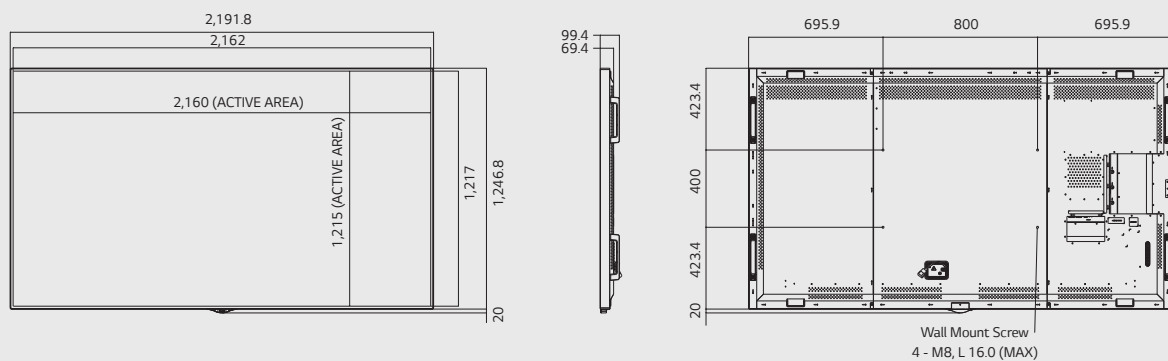

Ultra HD Premium Large Display- 98LS95D

An Immersive UHD Screen with WebOs Technology

webOS_{2.0}

The webOS 2.0 platform provides easy and convenient tools to create customized content on-screen. LG's SDK* and technical support make content development and management easy.

*Software Development Kit

Dimensions (unit : mm)

98"

97.52 inches (2476.95 mm) Diagonal

2,191.8 x 1,246.8 x 69.4 / 88 kg