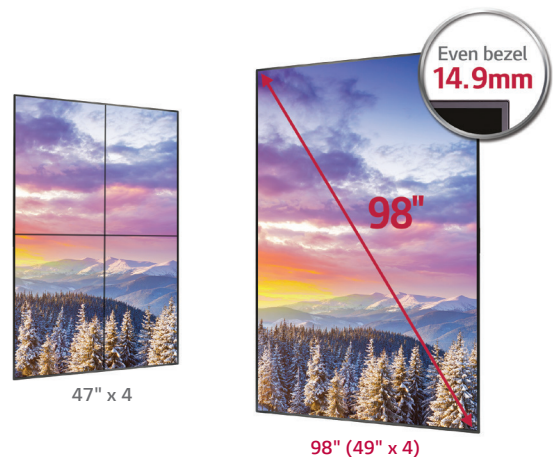

Ultra HD

3,840 X 2,160

Ultra HD Premium Large Display- 98LS95D

An Immersive UHD Screen with WebOs Technology

Screen Size

98"
98" class (97.52"/2476.95 diag)

98LS95D

- Brightness : 500 cd/m²
- Bezel : 14.9 mm (Even Bezel)
- Depth : 69.4 mm
- Interface : HDMI (3) / DVI / DP / RJ45 / IR / RS232C
USB 3.0 / USB 2.0 / External Speaker

Key Features

Full HD to Ultra HD Up-Scaling

Up-scaling and Super Resolution technologies enhance the quality of FHD source content to near-UHD quality

Portrait & Landscape Mode

As it can be installed both vertically and horizontally, it gives much flexibility for those who need to install digital signage in limited space.

Immersive Large Screen & Even Bezel

98" real size displays deliver seamless contents as an alternative to the 2x2 video wall at the flagship store. And slim & even bezel delivers stunning look on the wall, creating minimalist presentation.