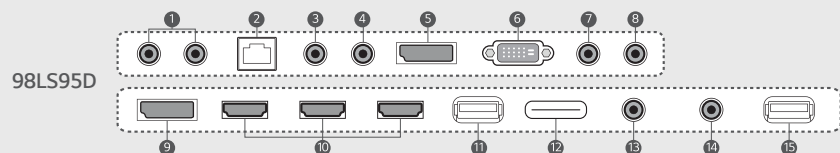

Connectivity

- ① SPEAKER OUT
- ② LAN
- ③ AUDIO IN
- ④ AUDIO OUT
- ⑤ DP OUT
- ⑥ DVI-D IN
- ⑦ PIXEL SENSOR
- ⑧ IR & LIGHT SENSOR
- ⑨ DP IN
- ⑩ HDMI IN
- ⑪ USB 3.0
- ⑫ SD CARD
- ⑬ RS-232C IN
- ⑭ RS-232C OUT
- ⑮ USB 2.0

Learn more www.lg.com/b2b

You Tube youtube.com/c/LGCommercialDisplay

LG may make changes to specifications and product descriptions without notice.
Copyright © 2017 LG Electronics Inc. All rights reserved. "LG Life's Good" is a registered trademark of LG Corp.
The names of products and brands mentioned here may be the trademarks of their respective owners.