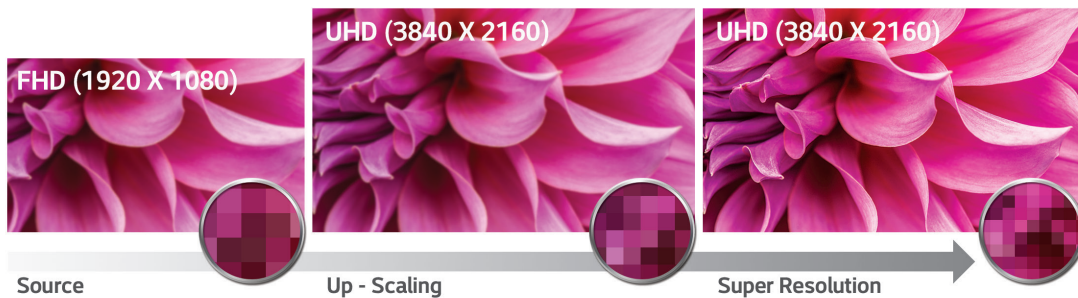

Key Features

Full HD to Ultra HD Up-Scaling

Up-scaling and Super Resolution technologies enhance the quality of FHD source content to near-UHD quality