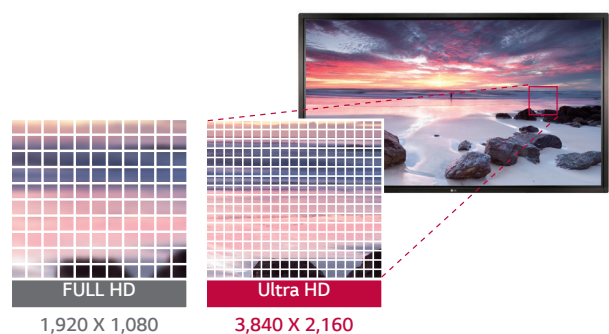

Ultra HD Premium Large Display- 98LS95D

An Immersive UHD Screen with WebOs Technology

The immense size of the 98" screen plus crisp UHD imagery that is enhanced with IPS technology creates instant impact. Instead of having multiple small screens, you can now have a single large screen that is immersive and informative. Designed for a variety of spaces, including airports, lobbies and even conference rooms, this impressive signage grabs attention and powerfully delivers information.

PIP

PBP - Landscape

PBP - Portrait

Ultra HD

ULTRA HD

Ultra HD screens deliver an immersive viewing experience and have high definition picture quality that is four times higher than FHD.

FULL HD

1,920 X 1,080

Ultra HD

3,840 X 2,160

Ultra HD Premium Large Display- 98LS95D

An Immersive UHD Screen with WebOs Technology

Screen Size

98"
98" class (97.52"/2476.95 diag)

98LS95D

- Brightness : 500 cd/m²
- Bezel : 14.9 mm (Even Bezel)
- Depth : 69.4 mm
- Interface : HDMI (3) / DVI / DP / RJ45 / IR / RS232C
USB 3.0 / USB 2.0 / External Speaker

Immersive Large Screen & Even Bezel

98" real size displays deliver seamless contents as an alternative to the 2x2 video wall at the flagship store. And slim & even bezel delivers stunning look on the wall, creating minimalist presentation.