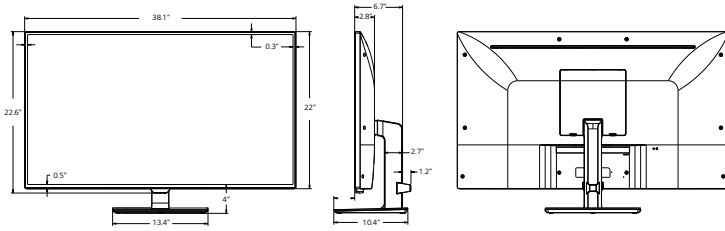

Tilt Angle: -5°~10°

Base Detachable Stand

Vesa™ Compliant Wall Mountable: 200mm x 200mm

Warranty: Parts/Labor/Backlight

UHD 4K Monitor

Multitasking Monitor

▶ **43MU79-B**

43" class (42.51" diag.)

DIMENSIONS

PANEL	MODEL	43MU79-B
Size (Inch)		43" Class (42.51" diag)
Panel Type		IPS
Color Gamut (CIE1931)		NTSC 72%
Color Depth (Number of Colors)		10bit
Pixel Pitch (mm)		0.2451x0.2451
Aspect Ratio		16:9
Resolution		3840 x 2160
Brightness		Typical 350nits, Min 280nits
Contrast Ratio (Original) (DFC)		1000:1 (Type) Mega
(GTG)		8ms
Viewing Angle (CR≥10)		178/178
Surface Treatment (Glare/non Glare)		Anti-Glare
JACK INPUT / OUTPUT	HDMI	Yes x4 (ver 1.4 x2, ver 2.0 x2)
DisplayPort	Yes x1 (ver 1.2)	
USB type-C	Yes (x1, DP Alt. Mode, Data, ver3.1 Gen1) UHD@60Hz PD=7.5W for smart phone only	
Others	RS232C	
[Jack Location]	Vertical type	
Headphone Out	Yes	
[Jack Location]	Vertical type	
SPEAKER	Type	Rich Bass
Audio output		10Wx2
POWER	Type	Built-in Power
Input		100-240 Vac, 50/60 Hz
Normal On (EPA Typ.)		-
Normal On (factory out condition Typ.)		70W
Power Save/Sleep Mode (Max)		0.5W
DC Off (Max)		0.3W
FREQUENCY	H-Frequency	30-135kHz
V-Frequency		56-61Hz
RESOLUTION	HDMI	HDMI1/2 : 3840x2160@30Hz (HDMI1.4) HDMI3/4 : 3840x2160@60Hz (HDMI2.0)
DP		3840x2160@60Hz
USB-C		3840x2160@60Hz