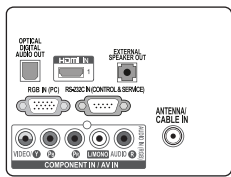

Rear Jack Panel

FEATURES	Model	65LX341C	60LX341C	55LX341C	49LX341C	43LX341C
Remote Diagnosis		Yes (Self Diagnosis (USB))				
HDMI-CEC		Yes (ARC not supported)				
HTNG-CEC		Yes				
Menu		PDM only				
Lock mode		Yes				
External Speaker Out		Yes (Variable/Fixed, 3.5mm, Stereo, Single ended Type(GND,L+,R+), 1W with 8Ω)				
RJP Interface		Yes (RS232C,HDMI)				
RJP Compatibility		Teledapt (RS232C), Teledapt/Guestlink (HDMI CEC)				
USB		Yes (USB 2.0)				
USB Auto Play Back		Yes				
Moving Picture Playback		Divx HD				
Picture		JPEG				
Audio Codec		MP3, AC3, MPEG, AAC,HEAAC, CDDA, LPCM				
USB Cloning		Yes				
Multi IR Code		Yes				
Welcome Screen (Splash Image)		Yes				
Auto Off/Auto Sleep		Yes				
Motion Eye Care		Yes				
Kensington Lock		Yes (Stand)				
INTERFACE						
HDMI In		1				
USB (2.0)		1				
RF In		1				
AV In		1 (Sharing with Component in)				
Component in (Y,Pb,Pr) + Audio		1				
Digital Audio Out (Coaxial / Optical)		1 (Optical)				
HDMI/HDCP Input		1				
RGB In		1 (D-sub 15pin) - PC				
PC Audio Input		1 (Sharing with Component Audio)				
RS-232C		1 (D-Sub 9pin)				
ACCESSORIES						
Cable		Power cord (1.55m, Angle Type)				
Manual / ESG		Manual				
POWER						
Voltage, Hz		100 ~ 240V, 50/60Hz				
Typical (Based on Energy Star 7.0)		66W	63W	54W	46W	39W
Stand-by		0.5W↓				
CABINET						
Bezel Color		Black				
Bezel Width (Left/Right, Upper Bottom)		16.1mm, 15.1mm, 21.8mm	15.1mm, 12.7mm, 17.8mm	14.9mm, 12.5mm, 17.6mm		
Bezel Width (Left/Right, Upper Bottom)		13.6mm, 12.6mm, 19.3mm	14.1mm, 10.9mm, 15.3mm	12.6mm, 10.2mm, 15.3mm		
VESA Compatible		300mm x 300mm				200x200
WxHxD (with stand)		57.5"x35.4"x 11.6"	53.7"x33.2"x 11.6"	48.9"x 30.5" x 8.7"	43.5"x 27.4" x 8.7"	38.3"x24.6"x 7.6"
Weight		75.0 lbs	64.6 lbs	46.1 lbs	38.8 lbs	13.6 lbs
WxHxD (w/o stand)		57.5"x33.4"x 2.3"	53.7"x31.2"x 2.2"	48.9"x 28.5" x 2.2"	43.5"x 25.5" x 2.2"	38.3"x22.8"x 2.2"
Weight		63.5 lbs	53.1 lbs	31.7 lbs	31.7 lbs	10.2 lbs
WxHxD (carton)		60.9"x38.2"x 6.3"	58.4"x 35.7" x 6.3"	52.4"x 31.9" x 6.0"	47.1"x 29.9" x 5.6"	41.3"x25.8"x 5.6"
Weight		90.4 lbs	76.9 lbs	54.9 lbs	46.3 lbs	15.9 lbs
CERTIFICATION						
Safety		UL				
EMC		FCC				
ETC.		RoHS, cUL, NOM, Energy Star 7.0				
WARRANTY		2-Year Limited Warranty Parts/Labor/Backlight | Extended warranty options are also available				
OTHER		UPC 7 19192 19690 2 7 19192 19691 9 7 19192 19692 6 7 19192 19693 3 7 19192 19874 6