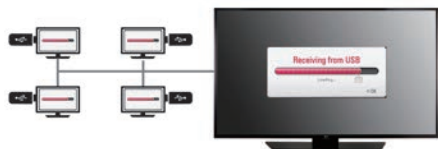

FOR EFFICIENT MANAGEMENT

USB CLONING
The USB Cloning feature allows you to simply copy the TV settings onto all TVs using a USB stick, a process that is fully automated to save time without having to set each TV one by one.