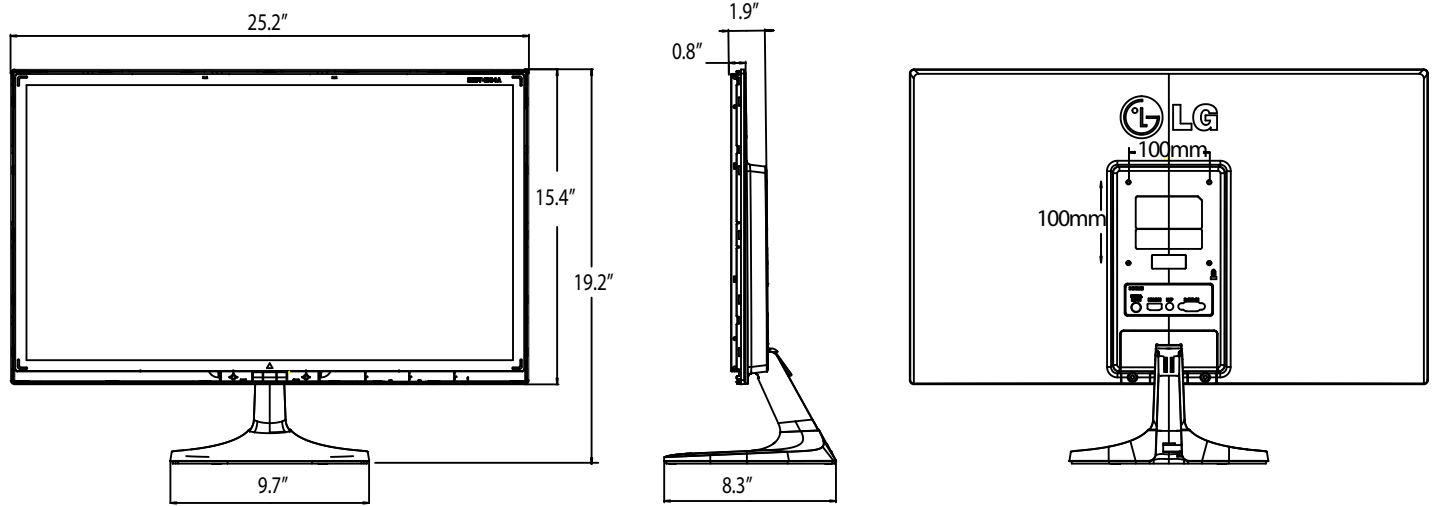

Color Wizard Mode

27MC37HQ-B