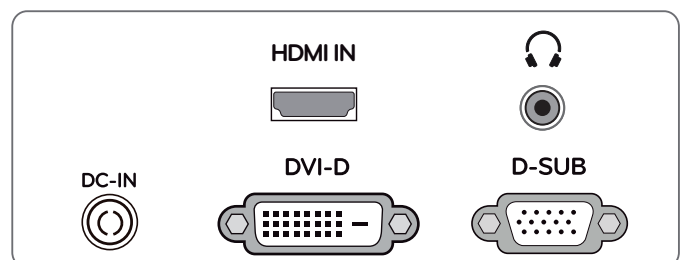

Color Wizard COLOR WIZARD

Improves the vision impaired viewing experience by adjusting the RED and GREEN levels accordingly to easily distinguish colors.

VS

Conventional

Color Wizard Mode

27MC37HQ-B

27MP37VQ-B

Rear Jack Pack | 27MC37HQ-B

Rear Jack Pack | 27MP37VQ-B

IPS LED Monitor

with Flicker-Safe and Reader Mode

▶ 27MC37HQ-B

27" class (27" diagonal)

▶ 27MP37VQ-B

27" class (27" diagonal)