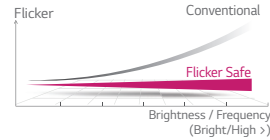

Flicker SAFE FLICKER-SAFE

LG's Flicker-Safe technology protects users' eyes from fatigue by reducing flickering to almost zero.

VS

LG obtained TUV "flicker free" certification

DUAL Smart Solution

DUAL SMART SOLUTIONS

LG's Dual Smart Solution is a function that allows the set-up of dual monitors, dual taskbars, and a split-screen function called dual web.

Reader Mode

READER MODE

With a touch of a button, Reader Mode allows the reduction of blue light emissions that can be harmful to the eyes.

Color Wizard COLOR WIZARD

Improves the vision impaired viewing experience by adjusting the RED and GREEN levels accordingly to easily distinguish colors.

VS

Conventional