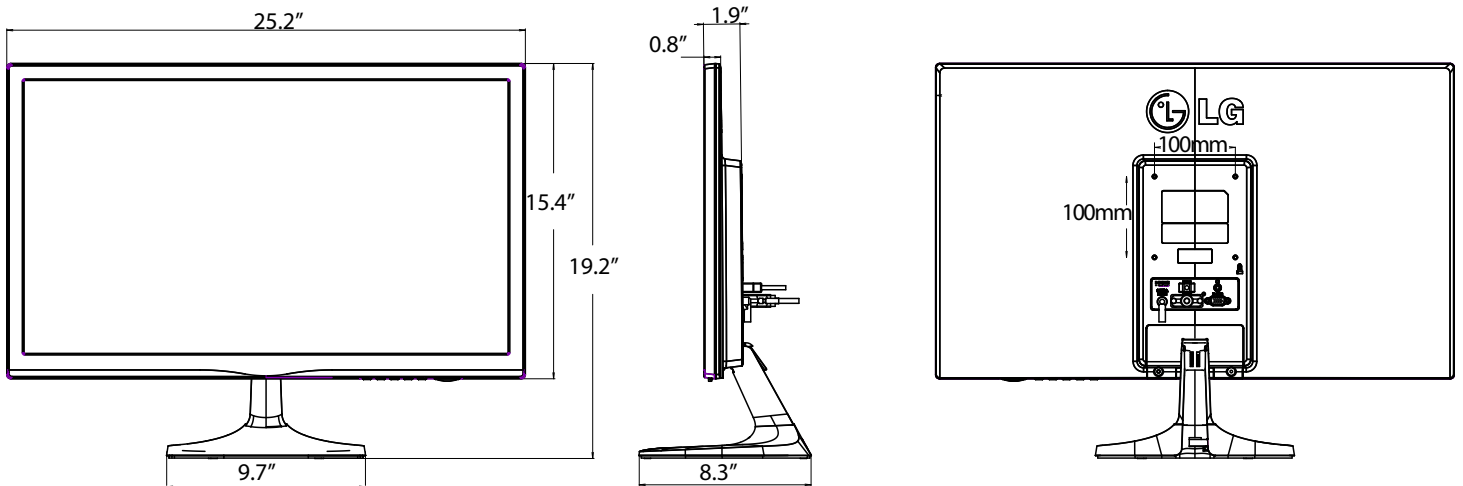

Rear Jack Pack | 27MC37HQ-B

Rear Jack Pack | 27MP37VQ-B

IPS LED Monitor

with Flicker-Safe and Reader Mode

▶ 27MC37HQ-B

27" class (27" diagonal)

▶ 27MP37VQ-B

27" class (27" diagonal)