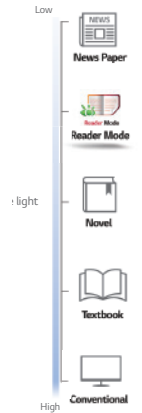

Specifications

Native Display Resolution 1920 x 1080

High Brightness 200 cd/m²

Viewing Angle 178 x 178

Tilt -5° (front) 20° (rear)

Vesa™ Compliant Wall Mountable

3-Year Limited Warranty Parts/Labor/Backlight

Flicker SAFE FLICKER-SAFE

LG's Flicker-Safe technology protects users' eyes from fatigue by reducing flickering to almost zero.

VS

LG obtained TUV "flicker free" certification

DUAL Smart Solution

DUAL SMART SOLUTIONS

LG's Dual Smart Solution is a function that allows the set-up of dual monitors, dual taskbars, and a split-screen function called dual web.

Reader Mode

READER MODE

With a touch of a button, Reader Mode allows the reduction of blue light emissions that can be harmful to the eyes.