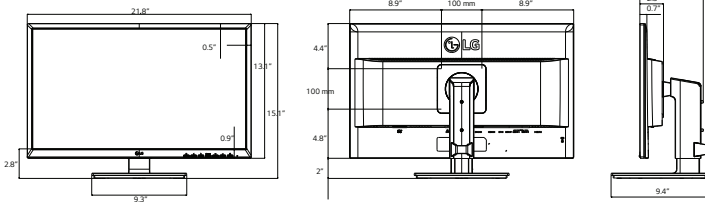

*Bracket and PC sold separately

BK550

IPS Multi-tasking Monitor

▶ 27BK550Y-B

27" class (27" diag)

▶ 24BK550Y-B

24" class (23.8" diag)

▶ 27BK550Y-B TAA Version

27" class (27" diag)

27BK550Y-B and 27BK550Y-B TAA Version

24BK550Y-B

PANEL	MODEL	27BK550Y-B and 27BK550Y-B TAA Version	24BK550Y-B
	Size	27" Class (27" diag)	24" Class (23.8" diag)
	Panel Type	IPS	
	Color Gamut (CIE1976)	72%	
	Color Depth (Number of Colors)	16.7M	
	Pixel Pitch (mm)	0.3114 x 0.3114	0.2745 x 0.2745
	Aspect Ratio	16:9	
	Resolution	1920 x 1080	
	Brightness(Typ.)	250 cd/m ²	
	Contrast Ratio(Original) (DFC)	1000 : 1	
	Response Time (GTG)	5ms	
	Viewing Angle(CR≥10)	178 / 178	
	Surface Treatment (Glaire/Non Glaire)	Anti glare ,3H	
SIGNAL (INPUT)	D-Sub	Yes	
	DVI	Yes	
	DisplayPort	Yes(1.2)	
	HDMI	Yes (1.4)	
	[Jack Location]	Vertical	
	PC Audio In	Yes	
	[Jack Location]	Vertical	
	Headphone Out [Jack Location]	Yes	
POWER	Speaker	2ch stereo	
	Audio output (watt)	1.2W x 2	
	Type	Built-in	
	Input	100~240V (50/60Hz)	
	Output	40W	28W
	Normal On(EPA)	20.3W	17.1W
	Normal On (typ. / outgoing)	27.4W	23.6W
	Sleep Mode(Max)	0.5W	
FREQUENCY	DC Off (Max)	0.3W	0.3W
	H-Frequency (D-Sub)	30~83kHz	
	V-Frequency (D-Sub)	56~75Hz	
	H-Frequency (DVI-D)	30~83kHz	
	V-Frequency (DVI-D)	56~75Hz	
	H-Frequency (HDMI)	30~83kHz	
	V-Frequency (HDMI)	PC: 56~75Hz, AV: 50~61Hz	
	H-Frequency (Display Port)	30~83kHz	
	V-Frequency (Display Port)	56~75Hz	