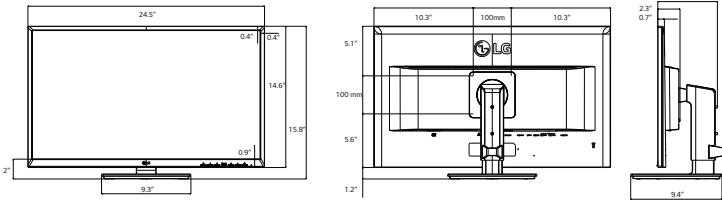

*Bracket and PC sold separately

BK550

IPS Multi-tasking Monitor

▶ 27BK550Y-B

27" class (27" diag)

▶ 24BK550Y-B

24" class (23.8" diag)

▶ 27BK550Y-B TAA Version

27" class (27" diag)

27BK550Y-B and 27BK550Y-B TAA Version

24BK550Y-B

PANEL	MODEL	27BK550Y-B and 27BK550Y-B TAA Version	24BK550Y-B
	Size	27" Class (27" diag)	24" Class (23.8" diag)
	Panel Type	IPS	
	Color Gamut (CIE1976)	72%	
	Color Depth (Number of Colors)	16.7M	
	Pixel Pitch (mm)	0.3114 x 0.3114	0.2745 x 0.2745
	Aspect Ratio	16:9	
	Resolution	1920 x 1080	
	Brightness(Typ.)	250 cd/m ²	
	Contrast Ratio(Original) (DFC)	1000 : 1	
	Response Time (GTG)	5ms	
	Viewing Angle(CR≥10)	178 / 178	
	Surface Treatment (Glaire/Non Glaire)	Anti glare ,3H	
SIGNAL (INPUT)	D-Sub	Yes	
	DVI	Yes	
	DisplayPort	Yes(1.2)	
	HDMI	Yes (1.4)	
	[Jack Location]	Vertical	
	PC Audio In	Yes	
	[Jack Location]	Vertical	
	Headphone Out [Jack Location]	Yes	
POWER	Speaker	2ch stereo	
	Audio output (watt)	1.2W x 2	
	Type	Built-in	
	Input	100~240V (50/60Hz)	
	Output	40W	28W
	Normal On(EPA)	20.3W	17.1W
	Normal On (typ. / outgoing)	27.4W	23.6W
	Sleep Mode(Max)	0.5W	
FREQUENCY	DC Off (Max)	0.3W	0.3W
	H-Frequency (D-Sub)	30~83kHz	
	V-Frequency (D-Sub)	56~75Hz	
	H-Frequency (DVI-D)	30~83kHz	
	V-Frequency (DVI-D)	56~75Hz	
	H-Frequency (HDMI)	30~83kHz	
	V-Frequency (HDMI)	PC: 56~75Hz, AV: 50~61Hz	
	H-Frequency (Display Port)	30~83kHz	
	V-Frequency (Display Port)	56~75Hz	