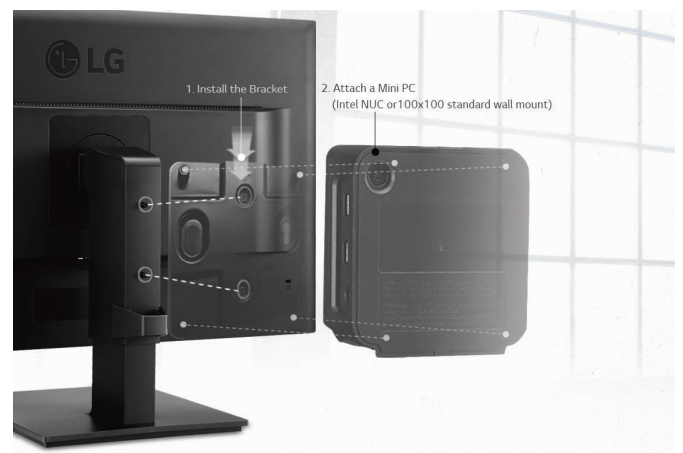

MINI PC MOUNTING CAPABILITIES

The BK550 is designed to allow for the discreet mounting of compatible mini PCs on the rear. Using an Intel NUC or 100x100mm wall mount, users can easily mount their mini PC*

*Bracket and PC sold separately