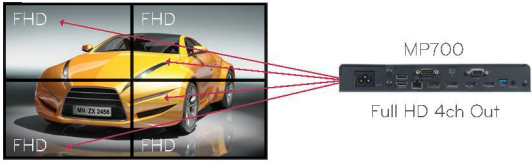

Digital Signage Player

▶ MP700-DHCJ

BEST SOLUTION TO DISPLAY ULTRA HD CONTENTS

Display with *HBR (High bit-rate) Bandwidth
3,840 x 2,160 pixels with excellent performance

Ultra HD Dual Cloning Feature

2 DP ports with *HBR dedicated for Ultra HD display
→ Offers 2 same contents at Ultra HD resolution

2X2 VIDEOWALL AT FULL HD RESOLUTION PER DISPLAY
Ensure a graphic performance to playback up to 4 Full HD contents for videowall

DIMENSION

GENERAL SPECIFICATION	Model	MP700-DHCJ			
	Dimensions	10.2" (W) x 1.6" (H) x 10.9"(D)			
	Carton Dimension	13.1" (W) x 3.9" (H) x 13.6" (D) (Set Box)			
	Weight	5.3 lbs.			
	CPU	Intel® Core™ i7-3610QE 2.3 GHz (Qual Core)			
	Storage	2.5" 1TB HDD			
	Chip Set	Mobile Intel® QM77			
	Graphic	AMD Radeon™ E6760 with 1GB VRAM			
	System Memory	DDR3 1333 4GB (2 SODIMM)			
	O/S	Windows Embedded Standard 7 Professional (64bit)			
	Graphic Performance	Full HD x 4, Ultra HD x 1 Decoding			
	Multi I/O Port	LAN Port	Intel 82577LM Gigabit(10/100/1,000 Mbps) Ethernet PHY		
		Input			
		USB Port	Hi-Speed USB 2.0 x 2 , USB 3.0 Port x 1		
		4-in-1 Card	N/A		
PCI Express Card Slot		N/A			
Mini PCI Express Socket		Supported			
Output					
Serial Port		Supported			
Display Out		DP x 4 / RGB			
Line Out		Supported			
SPDIF (Digital Audio Out)	N/A				
OPERATIONAL SPECIFICATION	Resolution	Maximum Resolution 3,840 x 2,160 @ 30 Hz (DP with HBR2)			
		Maximum Resolution 2,048 x 1,536 @ 75 Hz (DP)			
		Maximum Resolution 1,920 x 1,080 @ 75 Hz (RGB)			
	Power	Rated Voltage AC 100-240V~, 50/60 Hz, 1.8A			
Operating Conditions	Operating Temperature 5°C to 40°C				
	Operating Humidity 10% to 80%				
	Storage Temperature -20°C to 60°C				
	Storage Humidity 5% to 95%				
UPC	7 19192 19242 3				
COMPATIBLE MODEL	84WS70MS-B, 84WS70BS-B				
WARRANTY	3-Year Limited Warranty				

LG Electronics U.S.A., Inc.
HE B2B Division
2000 Millbrook Drive
Lincolnshire, IL 60069