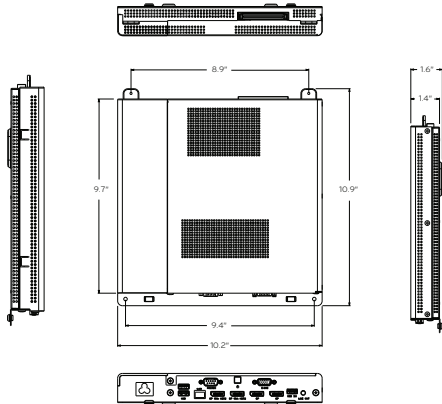

GENERAL SPECIFICATION	Model	MP700-DHCJ			
	Dimensions	10.2" (W) x 1.6" (H) x 10.9"(D)			
	Carton Dimension	13.1" (W) x 3.9" (H) x 13.6" (D) (Set Box)			
	Weight	5.3 lbs.			
	CPU	Intel® Core™ i7-3610QE 2.3 GHz (Qual Core)			
	Storage	2.5" 1TB HDD			
	Chip Set	Mobile Intel® QM77			
	Graphic	AMD Radeon™ E6760 with 1GB VRAM			
	System Memory	DDR3 1333 4GB (2 SODIMM)			
	O/S	Windows Embedded Standard 7 Professional (64bit)			
	Graphic Performance	Full HD x 4, Ultra HD x 1 Decoding			
	Multi I/O Port	LAN Port	Intel 82577LM Gigabit(10/100/1,000 Mbps) Ethernet PHY		
		Input			
		USB Port	Hi-Speed USB 2.0 x 2 , USB 3.0 Port x 1		
		4-in-1 Card	N/A		
PCI Express Card Slot		N/A			
Mini PCI Express Socket		Supported			
Output					
Serial Port		Supported			
Display Out		DP x 4 / RGB			
Line Out		Supported			
SPDIF (Digital Audio Out)	N/A				
OPERATIONAL SPECIFICATION	Resolution	Maximum Resolution 3,840 x 2,160 @ 30 Hz (DP with HBR2)			
		Maximum Resolution 2,048 x 1,536 @ 75 Hz (DP)			
		Maximum Resolution 1,920 x 1,080 @ 75 Hz (RGB)			
	Power	Rated Voltage AC 100-240V~, 50/60 Hz, 1.8A			
Operating Conditions	Operating Temperature 5°C to 40°C				
	Operating Humidity 10% to 80%				
	Storage Temperature -20°C to 60°C				
	Storage Humidity 5% to 95%				
UPC	7 19192 19242 3				
COMPATIBLE MODEL	84WS70MS-B, 84WS70BS-B				
WARRANTY	3-Year Limited Warranty