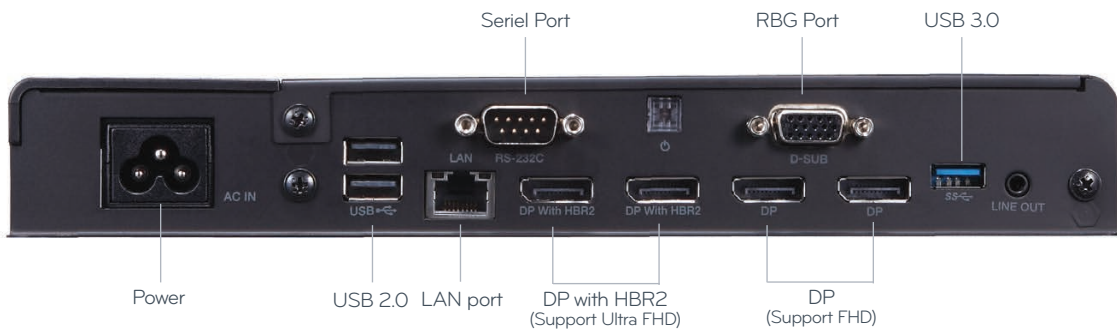

COMPATIBLE MODEL:

84WS70MS-B, 84WS70BS-B