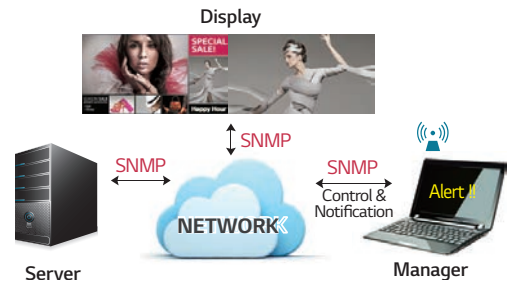

LG

10SM3TB Small Display for Versatile Digital Signage Solutions

▶ 10SM3TB

10" class (10.1" diagonal)

The 10SM3TB is the compact touch screen that can be used in a wide range of places, such as a price tag on supermarket shelves, near cashiers in convenience stores or as a notification board in business spaces. Also, the display offers simple and efficient power management via PoE (Power-over-Ethernet).

KEY FEATURES

POE & LOW POWER CONSUMPTION

PoE* allows the installer to connect the power and network using just one wire. This greatly simplifies the installation and maintenance processes in locations where adding a power outlet is expensive or prohibited.

SIMPLE NETWORK MANAGEMENT PROTOCOL

SNMP support ensures convenient network management.

BEACON CONVENIENT SUPPORT

With BEACON and Bluetooth Low Energy (BLE) supported by SM3TB, retail stores can provide coupons and information in real-time.

MIRRORING

Content sharing is convenient through a Wi-Fi network.

SoftAp

The SM3TB with SoftAp software can operate as a wireless access point for mobile devices.

BUILT-IN TOUCH

Interactive process between users and displays with builtin touch, creates informative and lively user experience.