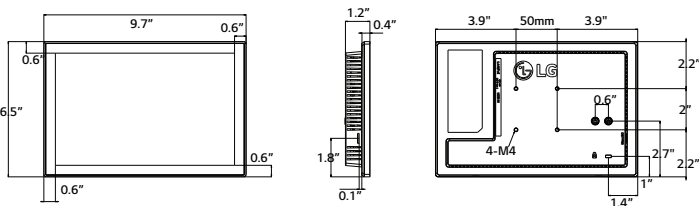

10SM3TB

Small Display for Versatile Digital Signage Solutions

▶ 10SM3TB

10" class (10.1" diagonal)

PANEL	MODEL	10SM3TB
	Screen Size	10 (10.1")
	Panel Technology	ADS
	Aspect Ratio	16 : 9
	Native Resolution	1,280 x 800 (HD)
	Brightness	Module : 450cd/m2, SET : 400cd/m2 (W/Touch)
	Contrast Ratio	900 : 1
	Dynamic CR	No
	Viewing Angle (H x V)	160 x 160
	Surface Treatment	Hard Coating, 2H, Low Reflection (Front Polarizer)
	Guaranteed Operating Hour	16 Hours
Orientation	Portrait & Landscape	
CONNECTIVITY	Input	USB, SD Card
	Output	No
	External Control	RJ45
CABINET	Bezel Color	Black
	Bezel Width	14mm (Top / Right / Left / Bottom)
	(W x H x D)	9.7" x 6.5" x 1.2"
	Weight	1.4lbs
	Carton (W x H x D)	12.9" x 8.8" x 3.7"
	Carton Weight	2.3lbs
	VESA™ Compatible	50mm x 50mm
SPECIAL FEATURES	Key Operation (Home, Power Key Operation), DPM Select, File Play with USB, Wi-Fi Built-in, Local Time Auto Setting, Wake on LAN, Password Change, BEACON, Internal Memory (System 0.15GB + Free 5.7GB), K-Slot	
ENVIRONMENTAL CONDITIONS	Operating Temperature Range	32 °F to 104 °F
	Operating Humidity Range	10 % to 90 %
POWER	Power Supply	100-240V-, 50/60Hz
	Power Type	Built-in Power, Adaptor
	Power Switch	Power/Home
	Power Consumption (Typical)	10W
AUDIO	Audio Power	1W (1W x 1Ch) for Internal Speaker
CERTIFICATION	Safety / EMC / ErP	UL / cUL / TUV / FCC Class "A" / CE / No
ACCESSORIES	Basic	Adaptor, Manual (Web), ESG
	Optional	No
WARRANTY	3-Year Limited Warranty Parts/Labor/Backlight Extended warranty options are also available	
OTHER	UPC	7 19192 19852 4

DIMENSIONS

REAR JACK PANEL

- ① LAN / PoE
- ② DC-IN
- ③ USB IN
- ④ MICRO SD

LG Electronics U.S.A., Inc.
HE B2B Division
2000 Millbrook Drive
Lincolnshire, IL 60069

Customer Service: 888.865.3026
www.LGolutions.com/support