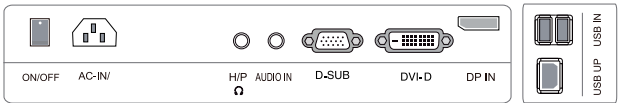

Rear Jack Panel

22EB23PY-B/24EB23PY-B