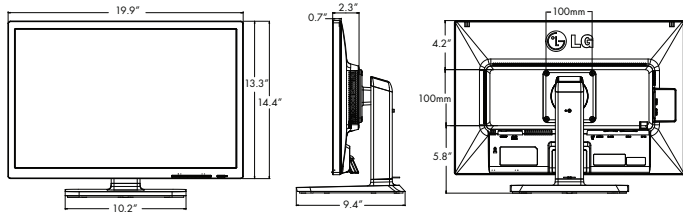

LED Back-lit Commercial Monitor (TAA Compliant)

▶ 22EB23PY-B

22" class (22.0" measured diagonally)

▶ 24EB23PY-B

▶ 24EB23PM-B

24" class (24.0" measured diagonally)

22EB23PY-B