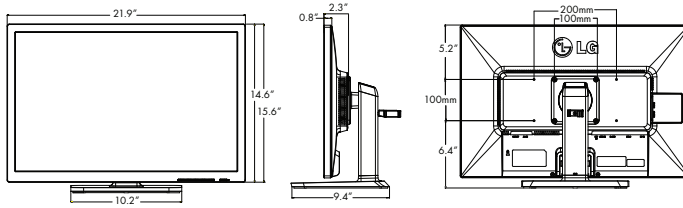

Rear Jack Panel

22EB23PY-B/24EB23PY-B

24EB23PM-B

PANEL	Model	22EB23PY-B	24EB23PY-B	24EB23PM-B
Panel Size		22.0" (22.0" measured diagonally)	24.0" (24.0" measured diagonally)	
Panel Type		TN	IPS	
Color Depth		16.7M color		
Pixel Pitch(HxVxC)		0.282mm x 0.282mm	0.27mm x 0.27mm	
Aspect Ratio		16:10		
Resolution		1680 x 1050	1920 x 1200	
Brightness (Typ)		250 cd/m <sup>2</sup>	300 cd/m <sup>2</sup>	
Contrast Ratio		1,000:1 (Typ) Mega CR (DFC)		
Response Time		5ms		
Viewing Angle (CR≥10)		170°/160°	178°/178°	
Surface Treatment		Anti-glare (3H)		
INPUT (Signal)	D-Sub	Yes	Yes	No
	DVI-D	Yes	Yes	No
	DisplayPort	Yes	Yes	No
INPUT (Audio)	PC Audio In		Yes	
	Headphone Out		Yes	
SPEAKER	Type		1W x 2	