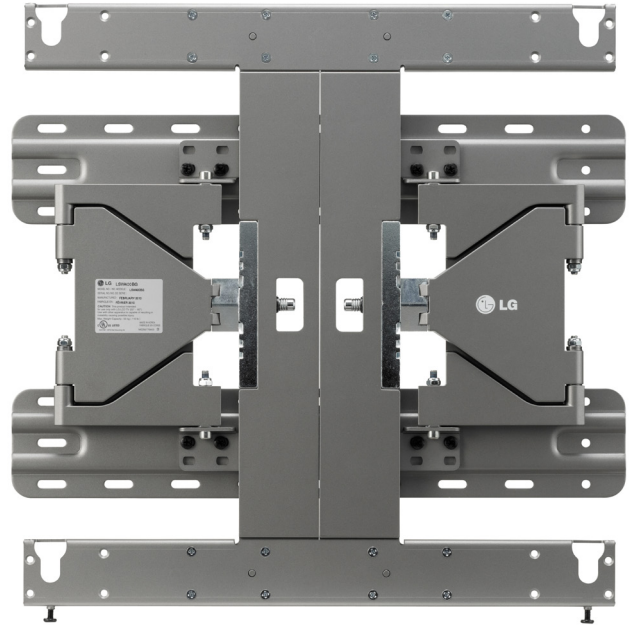

TV ACCESSORY

LSW400BG

EZ Slim Wall Mount

For 42" ~ 60" Class TVs

Is it a wall mount? Or something better?

Keep your tabletops clear and uncluttered while enjoying the sleek installation of LG's EZ Slim Wall Mount for LG HDTVs. It sits close to the wall for unobtrusive styling, or you can angle it up, down, left or right for easier viewing.

KEY FEATURES

- Ultra Slim 0.8" Depth
- 400 x 400 VESA
- For LED 42" ~ 60", LCD 52" ~ 60"
- Dry Wall Ready
- ±15° Tilt
- ±15° Swivel
- 8.9" Forwarding
- Includes Angled HDMI and Component Adapters

SPECIFICATIONS

Net Dimensions (WxHxD)	18" x 17.7" x 0.8"
Package Dimensions (WxHxD)	21.0" x 20.4" x 1.2"
Net Weight	12.3 lbs
Package Weight	13.9 lbs

WARRANTY/UPC

Limited Warranty	1 Year Replacement
UPC	719192578821

ANGLED HDMI™
ADAPTER