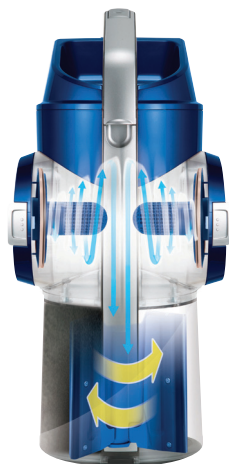

KOMPRESSOR® System

Goodbye messy vacuum bags. The KOMPRESSOR® system uses a unique wiper blade within the bagless bin to keep it clean while compressing dust intake. That allows you to store up to 3 times more dirt, dust and pet hair vs. non-compressor models, and means there's an easy-to-dispose-of cake of dust when you empty it.

DualForce+™ Suction

DualForce+™ suction uses an enhanced motor and two additional air pathways to pick up dirt from both sides, in addition to the traditional center section. This allows you to capture dirt and dust over a wide surface area, and is ideal for picking up dust in hard-to-reach edges.

Click 'N Go™ Wand

Hard-to-reach spots just got easy. The Click 'N Go™ Wand detaches from the base – providing up to 15 feet of additional reach – for easier cleaning of stairs, upholstery, and other out-of-the-way spots.

VACUUM

LuV300B

LG

Life's Good

Click 'N Go™
Wand

KOMPRESSOR® System

RF Control

FEATURES