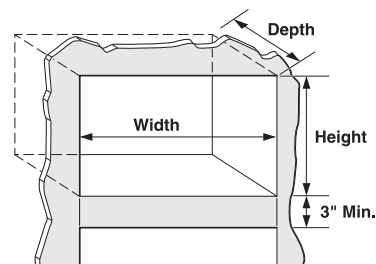

### LRM2060

CAPACITY	
Oven Capacity	2.0 cu.ft.
FEATURES	
Watts Microwave	1200
Exterior Design	Contour
Interior Cavity	Round
COOKING FEATURES	
Sensor Cook Options	3
Power Levels	10
Auto and Rapid Defrost	•
Reheat	•
Auto Cook Options	6
Popcorn Key	•
EZ On	•
More/Less	•
Kids' Menu	•
CONVENIENCE FEATURES	
Control Type	Keypad
Turntable Diameter	16"
Clock/Timer	•
Completion Beeper	•
SAFETY FEATURES	
Child Lock	•
MATERIALS/FINISHES	
Available Colors	Stainless Steel (ST)
DIMENSIONS	
Cavity (WxHxD)	17 1/6" x 10 7/8" x 18 5/16"
Exterior (WxHxD)	23 7/8" x 13 9/16" x 19 13/16"
Shipping (WxHxD)	27 25/32" x 15 7/16" x 21 1/4"
Weight	45 lbs.
ACCESSORIES	
LX2060ST (30" Trim Kit)	Optional
WARRANTY	
	1 Year Parts and Labor
	10 Year Limited on Magnetron
UPC CODE	
LRM2060ST	048231 315760
LX2060ST	048231 315906

### Trim-Kit Cutout Dimensions

	<b>30"</b>
<b>Height</b>	<b>16 3/4"</b>
<b>Width</b>	<b>25 1/2"</b>
<b>Depth (min.)</b>	<b>23 3/4"</b>