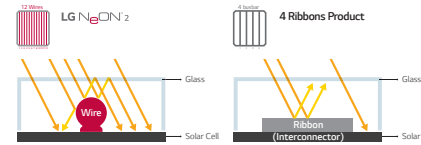

Cello Technology™