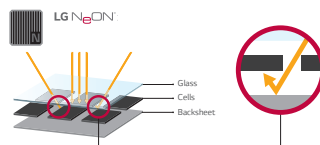

N-type Cell