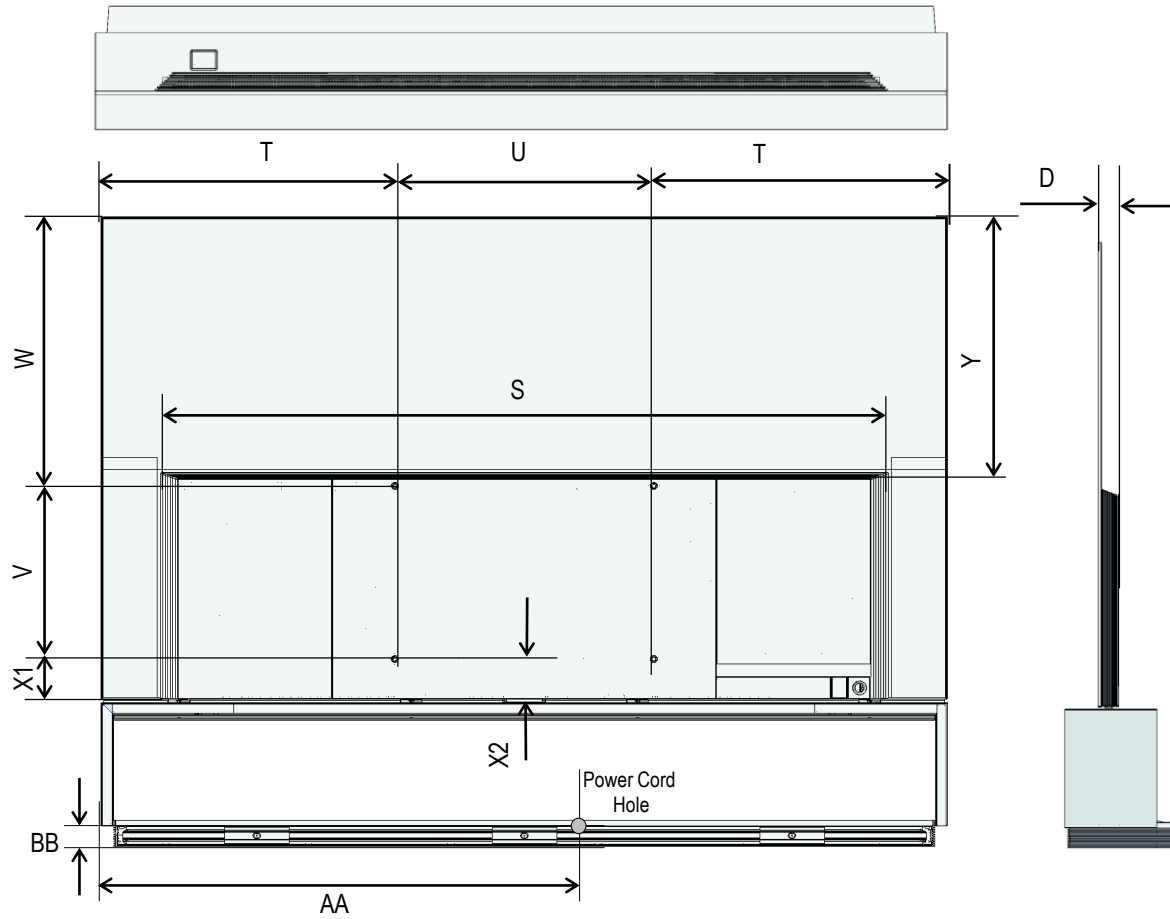

Detail Dimension of TV

OLED Z3 (88)

Unit : inches

Size	88 inch 222cm
S	66.41
T	26.77
U	23.62
V	15.74
W	24.48
X1	3.7
X2	3.95
Y	23.26
AA	47.28
BB	1.41
D	2.0

Unit : M

Size	88 inch
Power Cord length	59.05↑

Unit : inches

Size	77 inch 194cm
S	63.07
T1	25.94
U1	15.75
V1	15.75
W1	8.62
X1	14.17
X2	14.40
T2	30.27
U2	7.09
W2	5.59
X3	32.95
X4	33.19
AA	31.85
BB	3.66
D	1.31

Unit : M

Size	77 inch
Power Cord length	59.05↑

Detail Dimension of TV