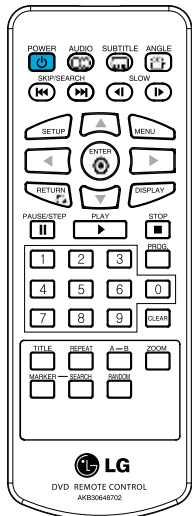

Dolby Digital Out

DISC PLAYBACK CAPABILITIES

DVD (NTSC)

DVD (PAL)

Audio CD (CD-DA)

CD-R/-RW

MP3

MP3 ID3 TAG

DVD-R/-RW (Video Mode)

DVD-R Dual Layer

DVD-RW (VR Mode)

DVD+R/+RW

DVD+R Double Layer

WMA

JPEG

Progressive JPEG

MENU

Language English/Spanish/French

FEATURES

Zoom 1x/4x/16x/Auto Fit

Marker/Search

Last Scene Memory

Resume Play

Subtitle

Subtitle Still

Screen Saver

Auto Power Off

Parental Lock

JPEG Slideshow

Rotate Picture (JPEG)

JPEG Slideshow with MP3 & WMA Play

Search (Forward/Reverse)

Skip (Forward/Reverse)

Slow (Forward/Reverse)

Still Picture & Frame by Frame Playback

Repeat Play

Repeat A-B

Program

Random

Programmable Tracks 30

Time Search

Title Menu

Disc Menu

Audio Language Selection

Audio Channel Selection

FEATURES (CONTINUED)

Camera Angle Selection

Black Level Expansion

Vocal On/Off

Dynamic Range Control On/Off

REAR PANEL INPUTS/OUTPUTS

Headphones Jacks 2

Coxial Digital Audio (Mini) 1

AV In/Out (3.5mm Mini) 1

SUPPLIED ACCESSORIES

Remote Control Type Mini

A/V Cable (RCA Type) 1

Battery Pack 1

AC Adapter & Power Cord 1

Automotive Adapter 1

Battery for Remote Control (Lithium) 1

Warranty Card 1

User's Guide 1

SPECIFICATIONS

Color Glossy Black/White

Dimensions (W x H x D) 8.5" x 7.1" x 1.3"

Weight 1.8 lbs

Dimensions w/Packaging (W x H x D) 5.5" x 11.0" x 9.3"

Weight In Package 4.0 lbs

UPC 719192171183

Warranty 1 Year Parts/90 Days Labor

REMOTE