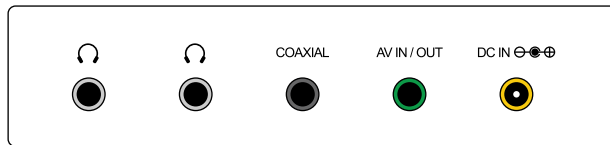

SIDE AUDIO/VIDEO INPUTS/OUTPUTS

LG Electronics U.S.A., Inc. 1000 Sylvan Avenue, Englewood Cliffs, NJ 07632 (800)243-0000

© 2007 LG Electronics U.S.A., Inc., Englewood Cliffs, NJ. LG Design and Life's Good are trademarks of LG Electronics, Inc.

All other trademarks are the property of their respective owners.

Design and specifications subject to change without notice. 03/30/07

www.LGusa.com