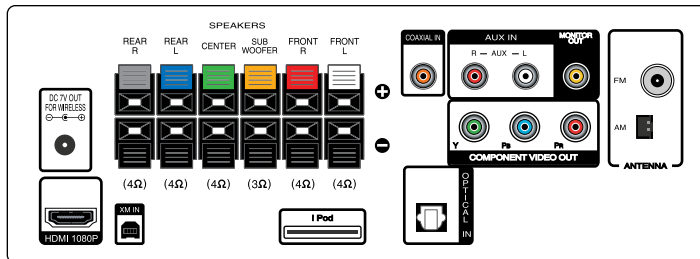

REAR AUDIO/VIDEO INPUTS/OUTPUTS

FRONT