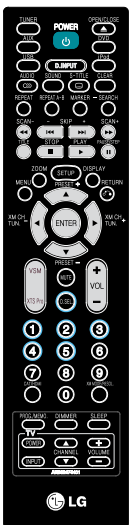

FRONT PANEL INPUTS/OUTPUTS

USB (A) Port (USB Media Plus)	•
Mini Stereo Jack Input (3.5mm) for Portable Audio	•

REAR PANEL INPUTS/OUTPUTS

HDMI™ Out	•
Component Video Out	•
Composite Video Out	•
FM Antenna Input	•
AM Antenna Input	•

REAR PANEL INPUTS/OUTPUTS (CONTINUED)

Satellite Radio Antenna Input	•
Speaker Output Type/Number	Push-in/5
Subwoofer Output Type/Number	Push-in/1
LG Made for iPod Connector Port	•

SUPPLIED ACCESSORIES

Remote Control Type	Universal
A/V Cable (RCA Type)	•
LG Made for iPod Connector Cable	•
Battery (Size)	AA
User Manual	•
Warranty Card	•
Customer Registration Card	•
FM Antenna	•
AM Antenna	•

SPECIAL FEATURES

Initial Logo	•

SPECIFICATIONS

Front Panel Display	Flourescent
Cabinet Color	Glossy Black/Silver
Main Unit Dimensions (W x H x D)	16.9" x 3.7" x 13.8"
Front Speaker Dimensions (W x H x D)	6.7" x 8.3" x 4.4"
Center Speaker Dimensions (W x H x D)	19.7" x 6.3" x 6.1"
Rear Speaker Dimensions (W x H x D)	6.7" x 8.3" x 4.4"
Subwoofer Dimensions (W x H x D)	9.3" x 17.1" x 0.0"
Main Unit Weight	NA lbs
Front Speaker Weight (Each)	NA lbs
Center Speaker Weight	NA lbs
Rear Speaker Weight (Each)	NA lbs
Subwoofer Weight	NA lbs
Dimensions w/Packaging (W x H x D)	NA
Weight In Package	NA lbs.
UPC	719192171268
Warranty	1 Year Parts/90 Days Labor

*Rated at 1kHz into 4 ohms, 10% THD
**Rated at 30Hz into 3 ohms, 10% THD

REMOTE