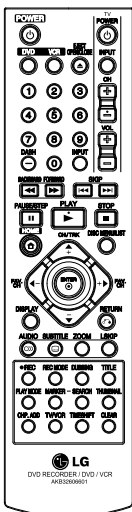

DVD PLAYBACK FEATURES

Zoom	•
Parental Lock	•
Bookmark Search	•
Resume	•
1.5x Playback with Audio	•
Chapter Skip (Rew/Fwd)	•
Repeat Play (A/B, Title, Track/Chapter, All)	•

VCR FEATURES

VCR Type	4 Head Hi-Fi
Recording Mode	SP/SLP
DVD to VCR Dubbing	•
SQPB (Super Quasi Playback)	•
Auto Power Off	•
Counter Reset	•
Return to Zero	•
Rewind Time	180 seconds ±30
Still/Slow Motion	•

OTHER FEATURES

Aspect Ratio Selection	•

FRONT PANEL INPUTS/OUTPUTS

Composite Video Input	1
Audio L/R Input	1
USB Port	1
IEEE 1394 (DV In)	1

REAR PANEL INPUTS/OUTPUTS

Digital Audio Out/Optical	1
Digital Audio Out/Coaxial	1
Audio L/R Out	1
Audio L/R In	1
Component Video Out	1
S-Video Out	1
Composite Video Out	1
Composite Video In	1
RF In (Antenna/Cable)	1
RF Out (Modulated)	1
HDMI/TM Out	1
Set-top Box Controller Port	1

SUPPLIED ACCESSORIES

Remote Control Type	Universal
A/V Cable (RCA Type)	•
RF Cable	•
Set-top Box Controller	•
Battery (Size)	2(AAA)
User Manual	•
QSG (Quick Start Guide)	•
Warranty Card	•
Customer Registration Card	•

POWER

Power System	AC 120V/60Hz
Power Off Consumption	1W under
Maximum Power Consumption	NA

SPECIFICATIONS

Cabinet Color	Glossy Black
Dimensions (W x H x D)	16.9" x 3.1" x 10.2"
Weight	NA
Dimensions w/Packaging (W x H x D)	NA
Weight In Package	NA
UPC	719192171213
Warranty	1 Year Parts/90 Days Labor

REMOTE