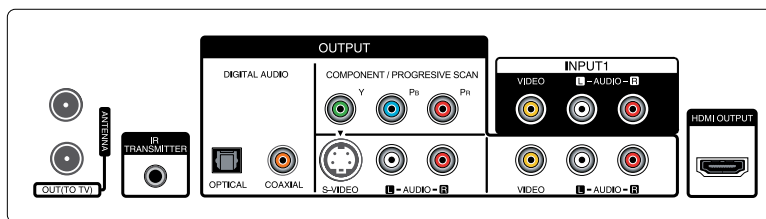

OTHER FEATURES

Aspect Ratio Selection	•
------------------------	---

FRONT PANEL INPUTS/OUTPUTS

Composite Video Input	1
Audio L/R Input	1
USB Port	1
IEEE 1394 (DV In)	1

REAR PANEL INPUTS/OUTPUTS

Digital Audio Out/Optical	1
Digital Audio Out/Coaxial	1
Audio L/R Out	1
Audio L/R In	1
Component Video Out	1
S-Video Out	1
Composite Video Out	1
Composite Video In	1
RF In (Antenna/Cable)	1
RF Out (Modulated)	1
HDMI/TM Out	1
Set-top Box Controller Port	1

POWER

Power System	AC 120V/60Hz
Power Off Consumption	1W under
Maximum Power Consumption	NA

SPECIFICATIONS

Cabinet Color	Glossy Black
Dimensions (W x H x D)	16.9" x 3.1" x 10.2"
Weight	NA
Dimensions w/Packaging (W x H x D)	NA
Weight In Package	NA
UPC	719192171213
Warranty	1 Year Parts/90 Days Labor

REMOTE

REAR AUDIO/VIDEO INPUTS/OUTPUTS

FRONT

LG Electronics U.S.A., Inc. 1000 Sylvan Avenue, Englewood Cliffs, NJ 07632 (800)243-0000

© 2007 LG Electronics U.S.A., Inc., Englewood Cliffs, NJ. LG Design and Life's Good are trademarks of LG Electronics, Inc. All other trademarks are the property of their respective owners. Design and specifications subject to change without notice. 03/29/07