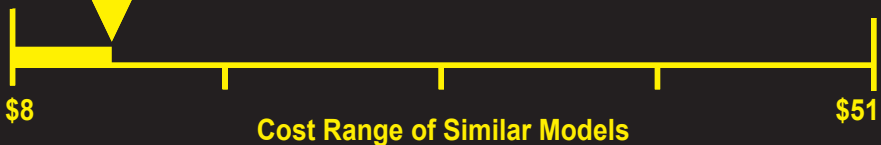

U.S. Government

Federal law prohibits removal of this label before consumer purchase.

ENERGYGUIDE

Clothes Washer
Capacity Class: Standard

LG Electronics Inc.
Models WM4500H*A/WM4200H*A
Capacity (tub volume): 5.0 cubic feet

Compare only to other labels with yellow numbers.

Labels with yellow numbers are based on the same test procedures.

Estimated Yearly Energy Cost (when used with an electric water heater)

\$13

105 kWh

Estimated Yearly Electricity Use